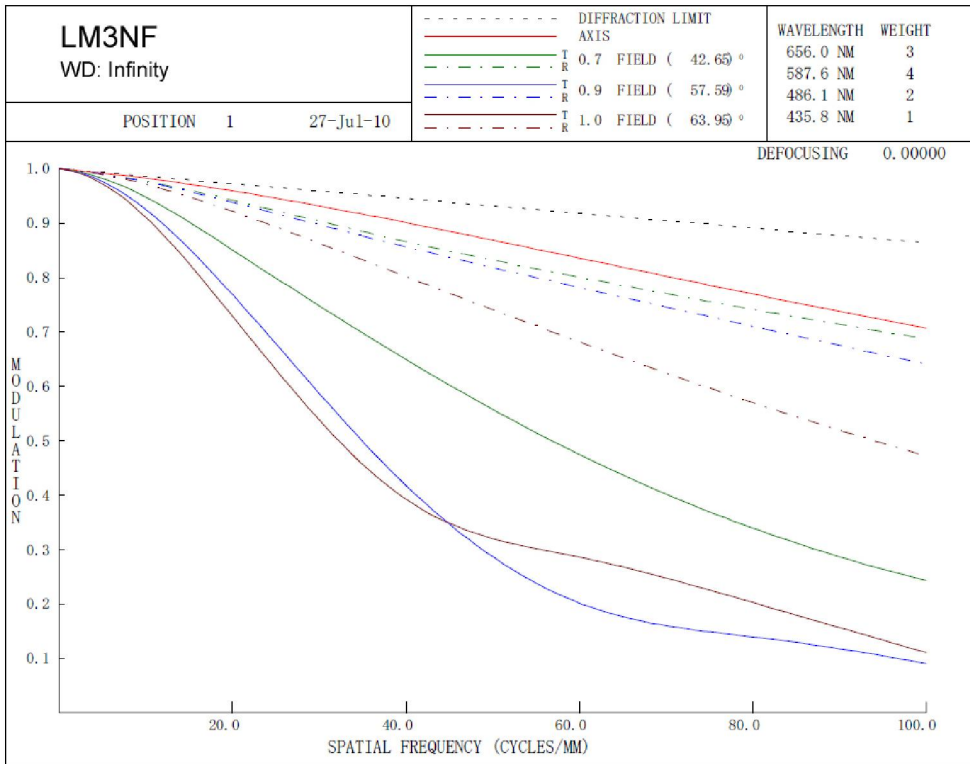

LM3NF

Working distance: Infinity

Working distance: 0.1m