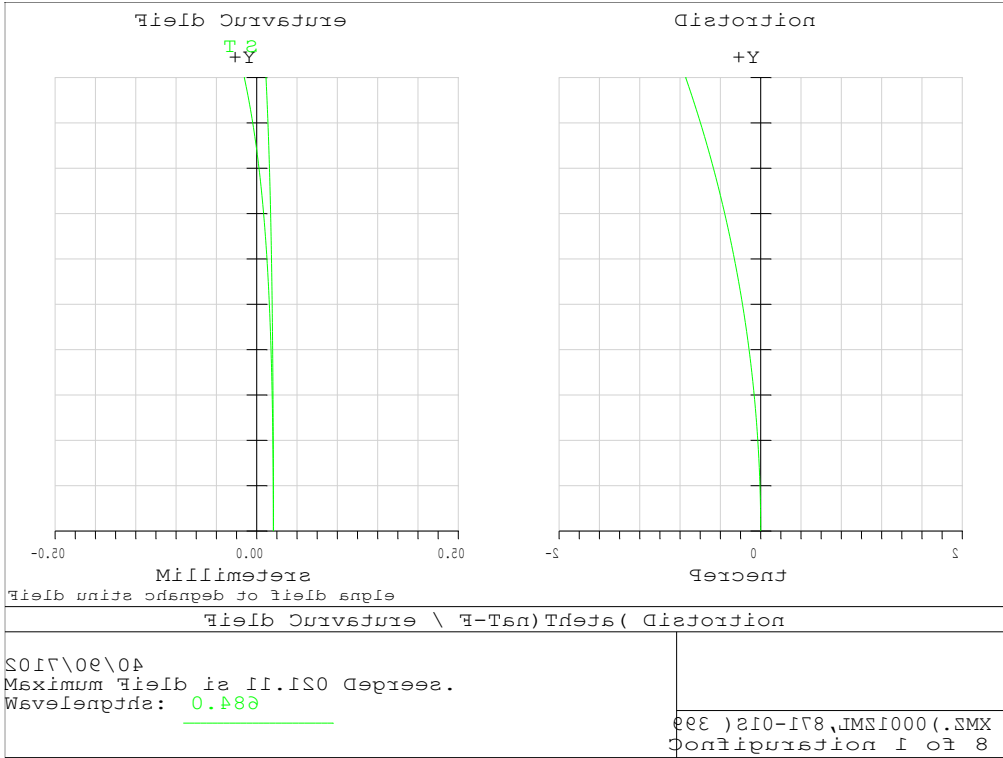

LMZ1000

Distortion

Wide

Tele