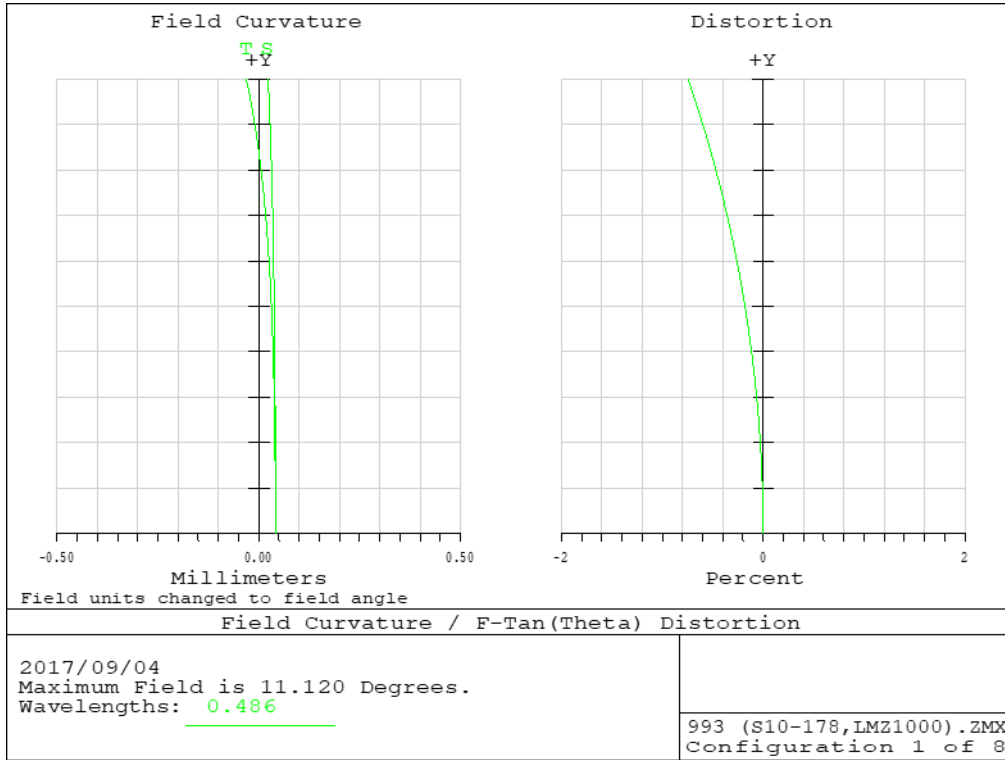

LMZ1000

Distortion
Wide

Tele