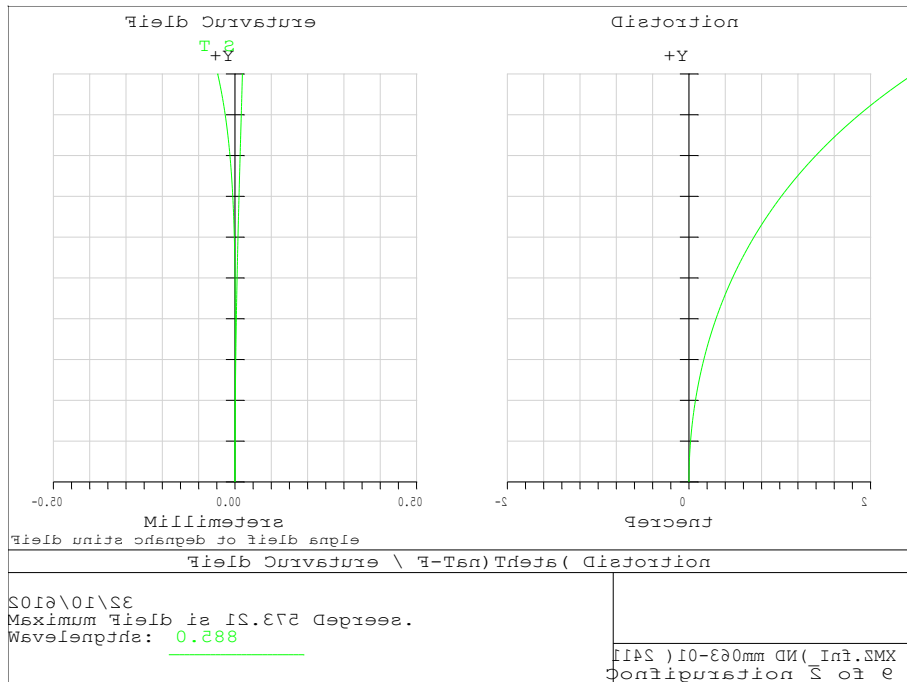

LMZ10360

f=10mm , Object:Infinity

f=20mm

f=100mm

f=360mm