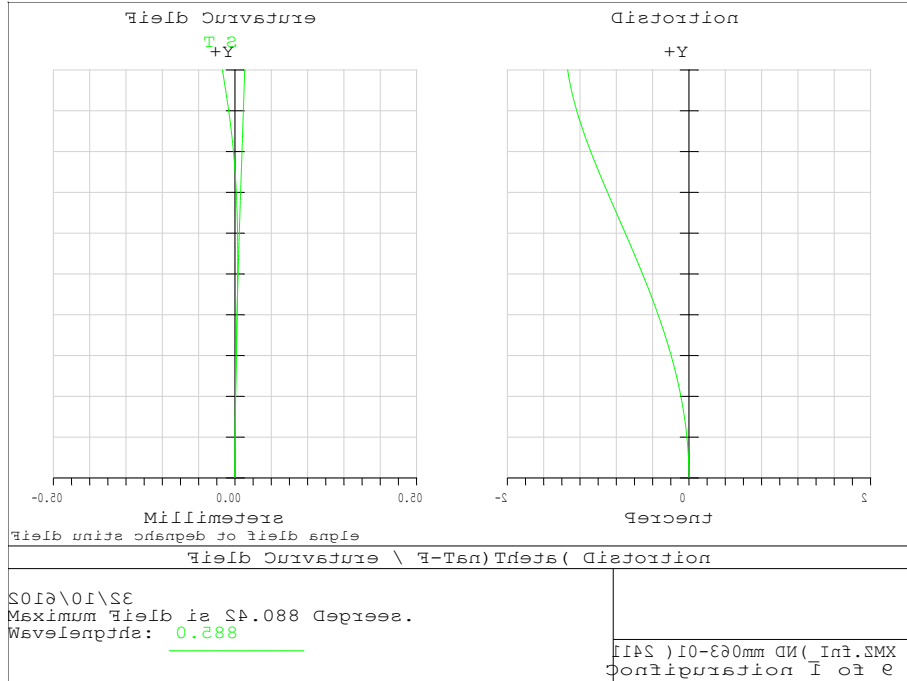

LMZ10360

f=10mm , Object:Infinity

f=20mm

f=100mm

f=360mm