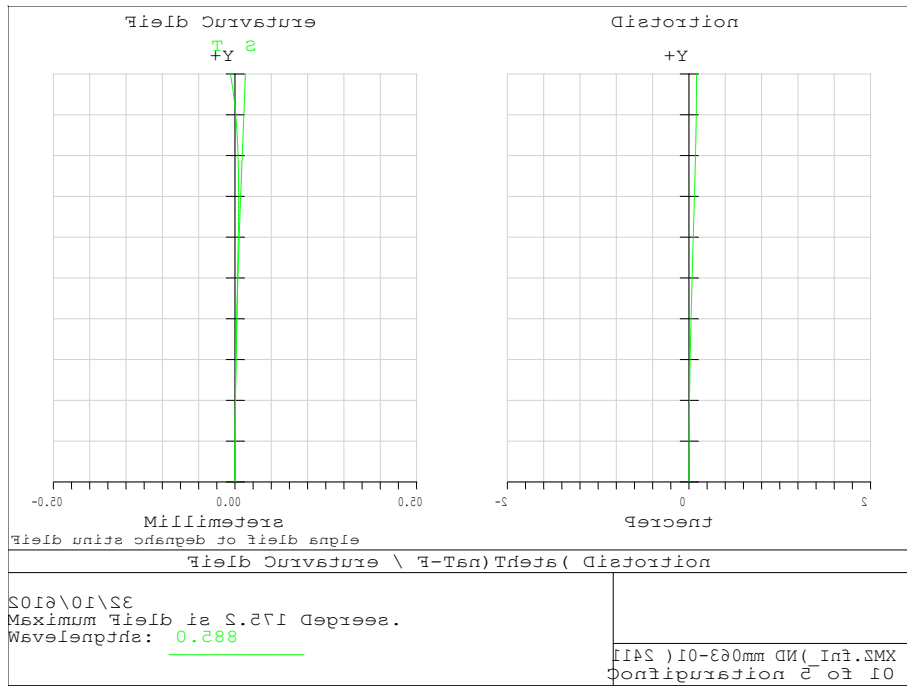

LMZ10360

f=10mm , Object:Infinity

f=20mm

f=100mm

f=360mm