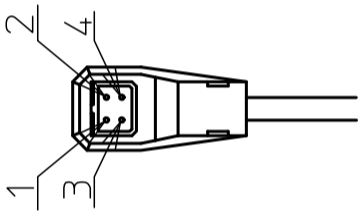

271

□116

36x MEGAPIXEL MOTORIZED ZOOM LENS
MADE IN JAPAN
1/1.8" F1.9/10-360mm LMZ10360AMPDC-IR

1/4-20 UNC
TRIPOD SCREW

USE	1/1.8"	1/2"	1/3"
FOCAL LENGTH	FOR 1/1.8", 1/2", 1/3" MEGA CAMERA f=10~360mm		
IRIS RANGE	F=1.9~3.0 (Tele:F3.9)		
IMAGE SIZE	5.4x7.2mm (φ9)	4.8x6.4mm (φ8)	3.6x4.8mm (φ6)
FIELD ANGLE	DIA. (w) 48.1° (t) 1.45° (w) 43.3° (t) 1.30° (w) 33.0° (t) 0.97°		
	HOR. (w) 39.1° (t) 1.16° (w) 35.1° (t) 1.03° (w) 26.6° (t) 0.77°		
	VER. (w) 29.8° (t) 0.87° (w) 26.5° (t) 0.77° (w) 20.0° (t) 0.58°		
FOCUS RANGE	∞~10.0m		
FIELD OF VIEW	DIA. (w) 8768mm (t) 250mm (w) 7797mm (t) 222mm (w) 5839mm (t) 167mm		
AT M.O.D.	HOR. (w) 7015mm (t) 200mm (w) 6231mm (t) 178mm (w) 4663mm (t) 133mm		
	VER. (w) 5251mm (t) 150mm (w) 4663mm (t) 133mm (w) 3491mm (t) 100mm		
FLANGE BACK	17.526mm in air		
BACK FOCUS	15.9mm in air		
DISTORTION (TV)	(w) -0.3% (t) -0.04% (w) -0.3% (t) -0.02% (w) -0.3% (t) 0.00%		
CREAR APERTURE	FRONT φ96mm REAR φ16.3mm		
EXIT PUPIL POSITION	152.3mm		
WEIGHT	T.B.D. g		

① DC (DIRECT CONTROL)

DRIVE COIL	RESISTOR COLOR	190Ω (20°C)
	RED(+)	3PIN
	BLACK	4PIN
BRAKE COIL	RESISTOR COLOR	1150Ω (20°C)
	YELLOW(+)	2PIN
	GREEN	1PIN
DRIVE VOLT.	OPEN	LESS THAN +4V
	CLOSE	OVER THAN 0V
		W/CLOSING SPRING

② MOTOR CABLE

- (+) GREEN FOCUS NEAR
- (-) BLACK FOCUS FAR
- (+) YELLOW ZOOM IN
- (-) RED ZOOM OUT

尺 度	1/1	承 認	八 木	製 図	富 永
機 種 名	1/1.8" 10-360mm/F1.9				
機 種 番	2015.3.3 作成年月日				
	S10-428				