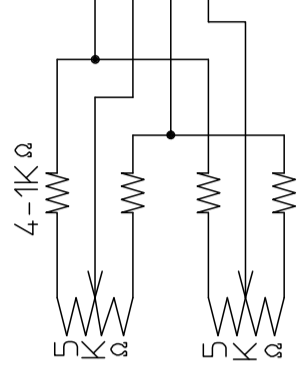

271

□116

36x MEGAPIXEL MOTORIZED ZOOM LENS
MADE IN JAPAN
1/1.8" F1.9/10-360mm LMZ10360AMPDC-IR

1/4-20 UNC
TRIPOD SCREW

USE	1/1.8"	1/2"	1/3"
FOCAL LENGTH	FOR 1/1.8", 1/2", 1/3" MEGA CAMERA f=10~360mm		
IRIS RANGE	F=1.9~3.0 (Tele:F3.9)		
IMAGE SIZE	5.4x7.2mm (φ9)	4.8x6.4mm (φ8)	3.6x4.8mm (φ6)
FIELD ANGLE	DIA. (w) 48.1° (t) 1.45° (w) 43.3° (t) 1.30° (w) 33.0° (t) 0.97°		
	HOR. (w) 39.1° (t) 1.16° (w) 35.1° (t) 1.03° (w) 26.6° (t) 0.77°		
	VER. (w) 29.8° (t) 0.87° (w) 26.5° (t) 0.77° (w) 20.0° (t) 0.58°		
FOCUS RANGE	∞~10.0m		
FIELD OF VIEW	DIA. (w) 8768mm (t) 250mm (w) 7797mm (t) 222mm (w) 5839mm (t) 167mm		
AT M.O.D.	HOR. (w) 7015mm (t) 200mm (w) 6231mm (t) 178mm (w) 4663mm (t) 133mm		
	VER. (w) 5251mm (t) 150mm (w) 4663mm (t) 133mm (w) 3491mm (t) 100mm		
FLANGE BACK	17.526mm in air		
BACK FOCUS	15.9mm in air		
DISTORTION (TV)	(w) -0.3% (t) -0.04% (w) -0.3% (t) -0.02% (w) -0.3% (t) 0.00%		
CREAR APERTURE	FRONT φ96mm REAR φ16.3mm		
EXIT PUPIL POSITION	152.3mm		
WEIGHT	T.B.D. g		

① DC (DIRECT CONTROL)

DRIVE COIL	RESISTOR COLOR	190Ω (20°C)
	RED(+)	3PIN
	BLACK	4PIN
BRAKE COIL	RESISTOR COLOR	1150Ω (20°C)
	YELLOW(+)	2PIN
	GREEN	1PIN
DRIVE VOLT.	OPEN	LESS THAN +4V
	CLOSE	OVER THAN 0V
		W/CLOSING SPRING

② MOTOR CABLE

- (+) GREEN FOCUS NEAR
- (-) BLACK FOCUS FAR
- (+) YELLOW ZOOM IN
- (-) RED ZOOM OUT

尺 度	1/1	承 認	八 木	製 図	富 永
機 種 名	1/1.8" 10-360mm/F1.9				
機 種 番	2015.3.3 作成年月日				
	S10-428				