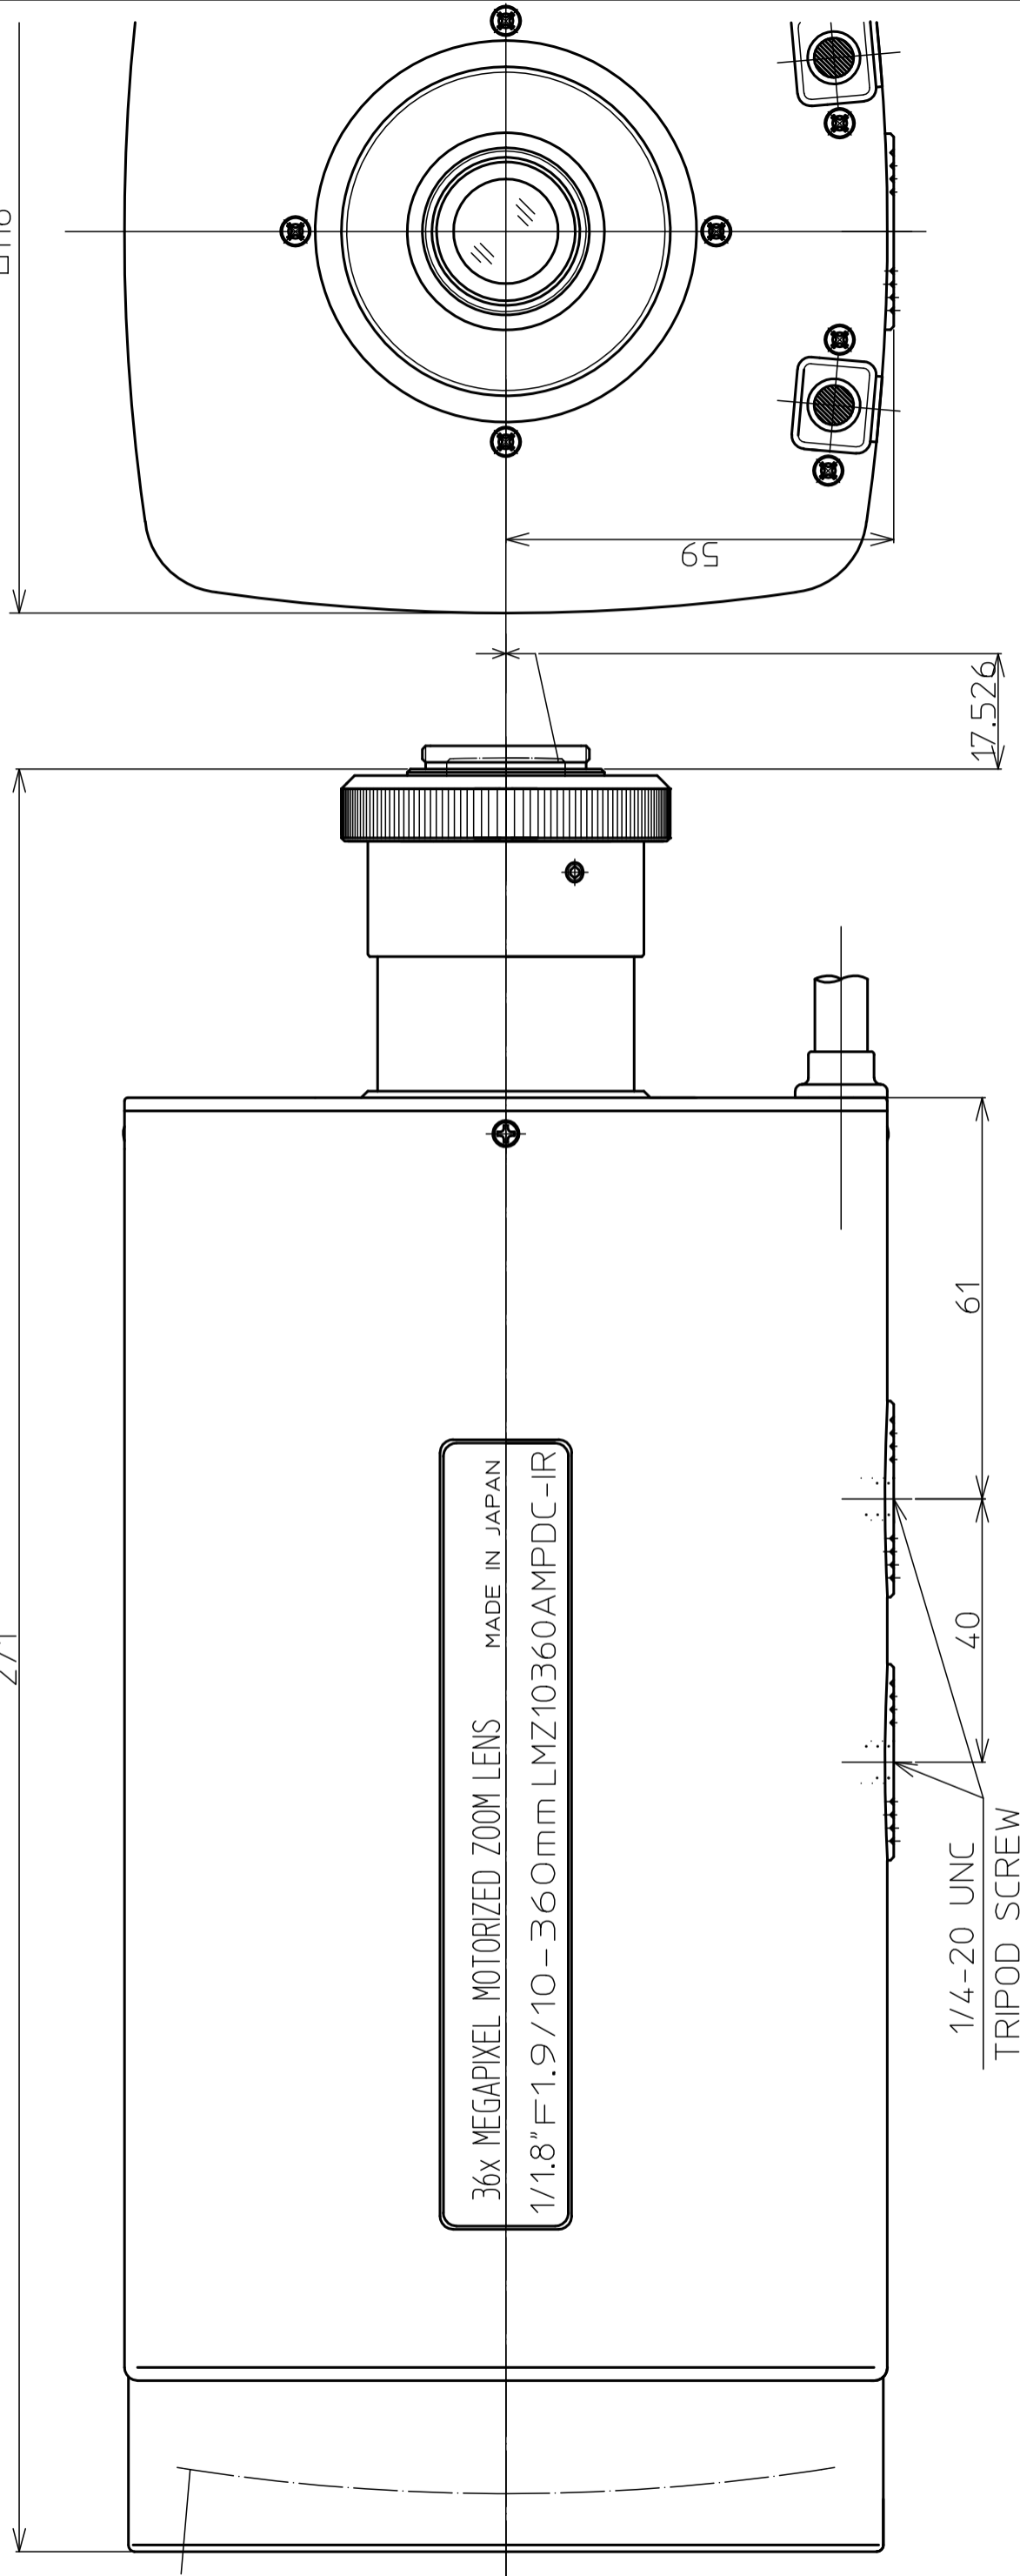

271

□116

36x MEGAPIXEL MOTORIZED ZOOM LENS
MADE IN JAPAN
1/1.8" F1.9/10-360mm LMZ10360AMPDC-IR

1/4-20 UNC
TRIPOD SCREW

USE	1/1.8"	1/2"	1/3"
FOCAL LENGTH	FOR 1/1.8", 1/2", 1/3" MEGA CAMERA f=10~360mm		
IRIS RANGE	F=1.9~3.0 (Tele:F3.9)		
IMAGE SIZE	5.4x7.2mm (φ9)	4.8x6.4mm (φ8)	3.6x4.8mm (φ6)
FIELD ANGLE	DIA. (w) 48.1° (t) 1.45° (w) 43.3° (t) 1.30° (w) 33.0° (t) 0.97°		
	HOR. (w) 39.1° (t) 1.16° (w) 35.1° (t) 1.03° (w) 26.6° (t) 0.77°		
	VER. (w) 29.8° (t) 0.87° (w) 26.5° (t) 0.77° (w) 20.0° (t) 0.58°		
FOCUS RANGE	∞~10.0m		
FIELD OF VIEW	DIA. (w) 8768mm (t) 250mm (w) 7797mm (t) 222mm (w) 5839mm (t) 167mm		
AT M.O.D.	HOR. (w) 7015mm (t) 200mm (w) 6231mm (t) 178mm (w) 4663mm (t) 133mm		
	VER. (w) 5251mm (t) 150mm (w) 4663mm (t) 133mm (w) 3491mm (t) 100mm		
FLANGE BACK	17.526mm in air		
BACK FOCUS	15.9mm in air		
DISTORTION (TV)	(w) -0.3% (t) -0.04% (w) -0.3% (t) -0.02% (w) -0.3% (t) 0.00%		
CREAR APERTURE	FRONT φ96mm REAR φ16.3mm		
EXIT PUPIL POSITION	152.3mm		
WEIGHT	T.B.D. g		

① DC (DIRECT CONTROL)

DRIVE COIL	RESISTOR COLOR	190Ω (20°C)
	RED(+)	3PIN
	BLACK	4PIN
BRAKE COIL	RESISTOR COLOR	1150Ω (20°C)
	YELLOW(+)	2PIN
	GREEN	1PIN
DRIVE VOLT.	OPEN	LESS THAN +4V
	CLOSE	OVER THAN 0V
		W/CLOSING SPRING

② MOTOR CABLE

- (+) GREEN FOCUS NEAR
- (-) BLACK FOCUS FAR
- (+) YELLOW ZOOM IN
- (-) RED ZOOM OUT

尺 度	1/1	承 認	八 木	製 図	富 永
機 種 名	1/1.8" 10-360mm/F1.9				
機 種 番	2015.3.3 作成年月日				
	S10-428				