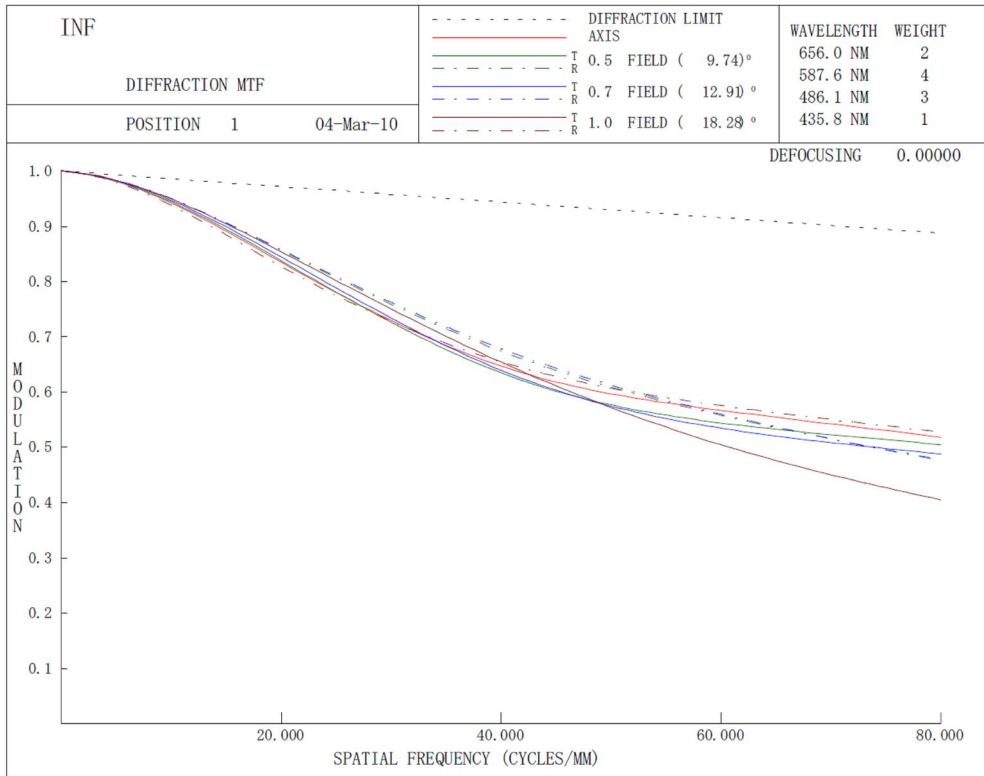

LM35XC

F-stop: 2.0

Working Distance: Infinity

Working distance: 300mm