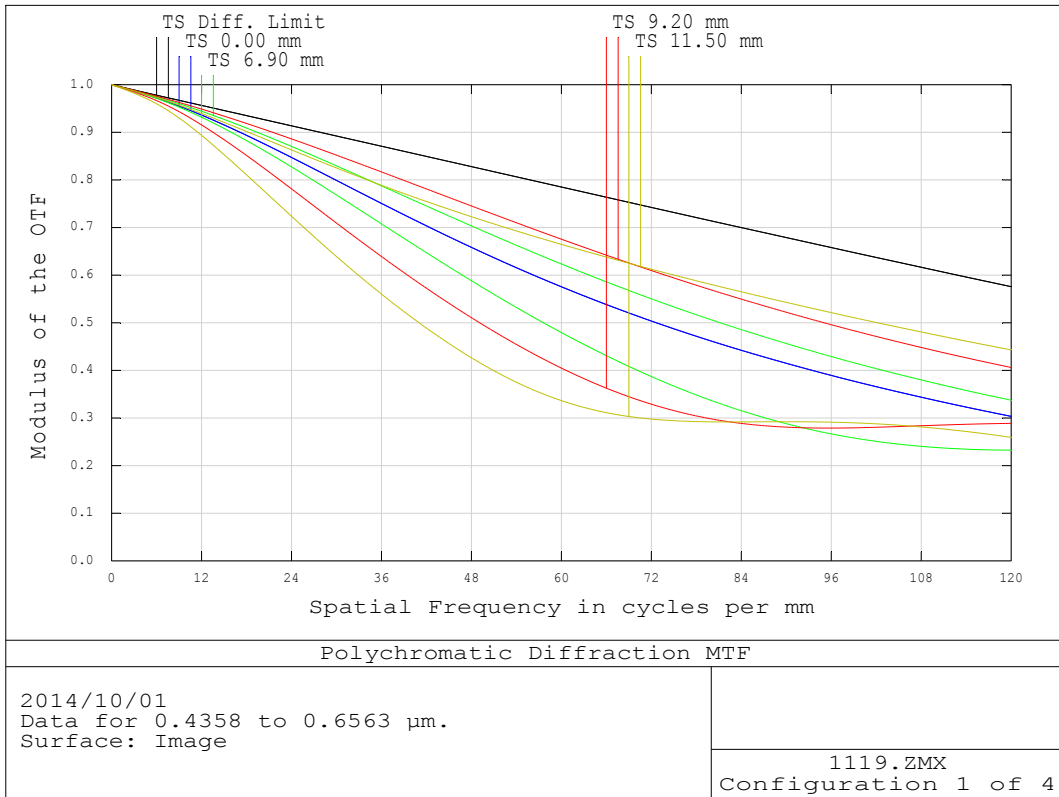

LM1119TC

MTF 1.0x

Distortion 1.0x

MTF 0.8x

Distortion 0.8x

MTF 0.6x

Distortion 0.6 x

MTF 0.5x

Distortion 0.5 x