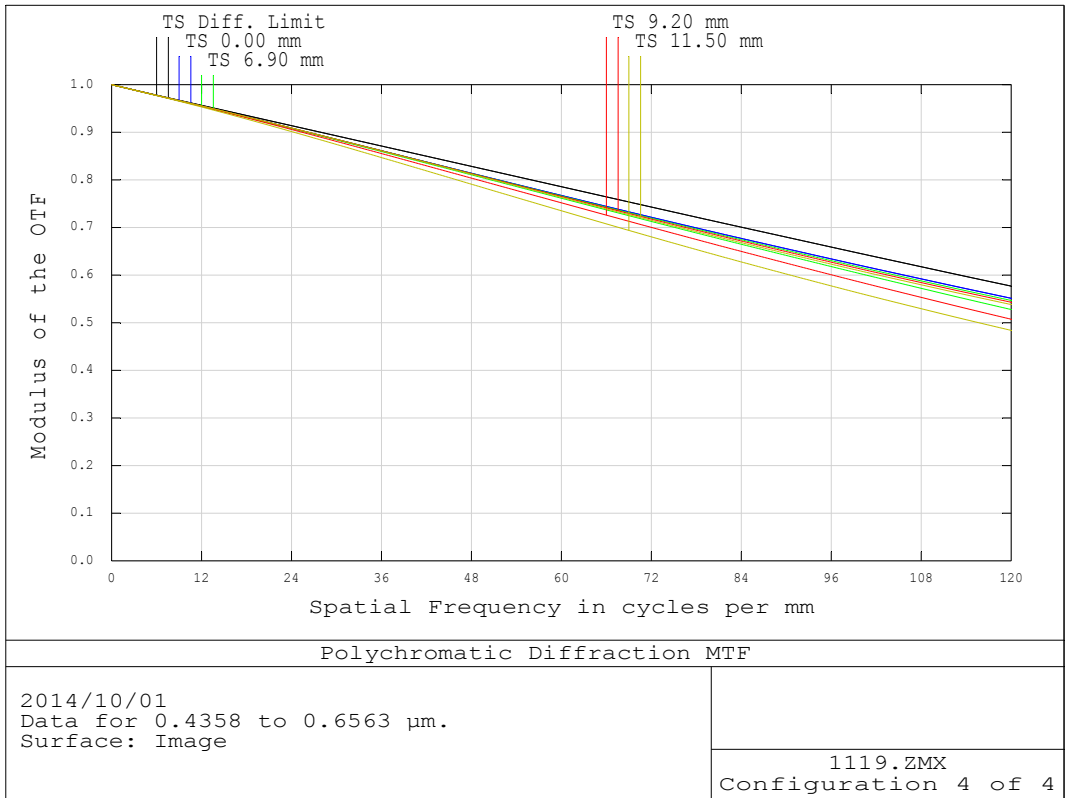

LM1119TC

MTF 1.0x

Distortion 1.0x

MTF 0.8x

Distortion 0.8x

MTF 0.6x

Distortion 0.6 x

MTF 0.5x

Distortion 0.5 x