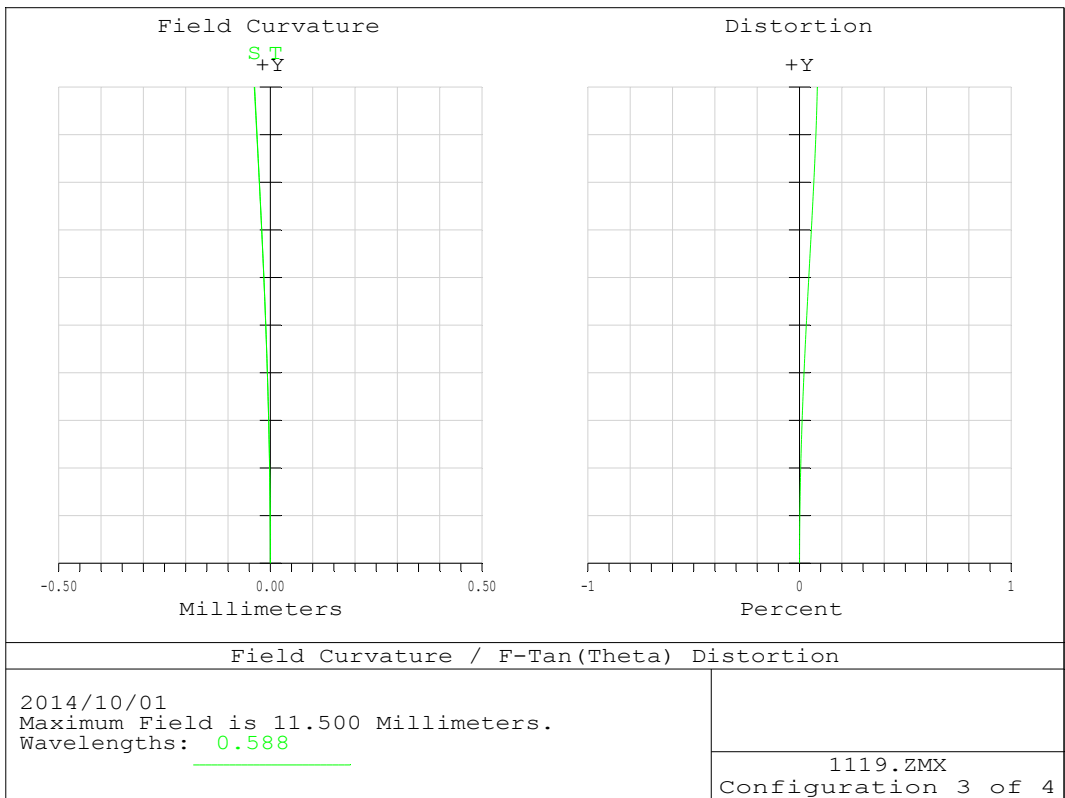

LM1119TC

MTF 1.0x

Distortion 1.0x

MTF 0.8x

Distortion 0.8x

MTF 0.6x

Distortion 0.6 x

MTF 0.5x

Distortion 0.5 x