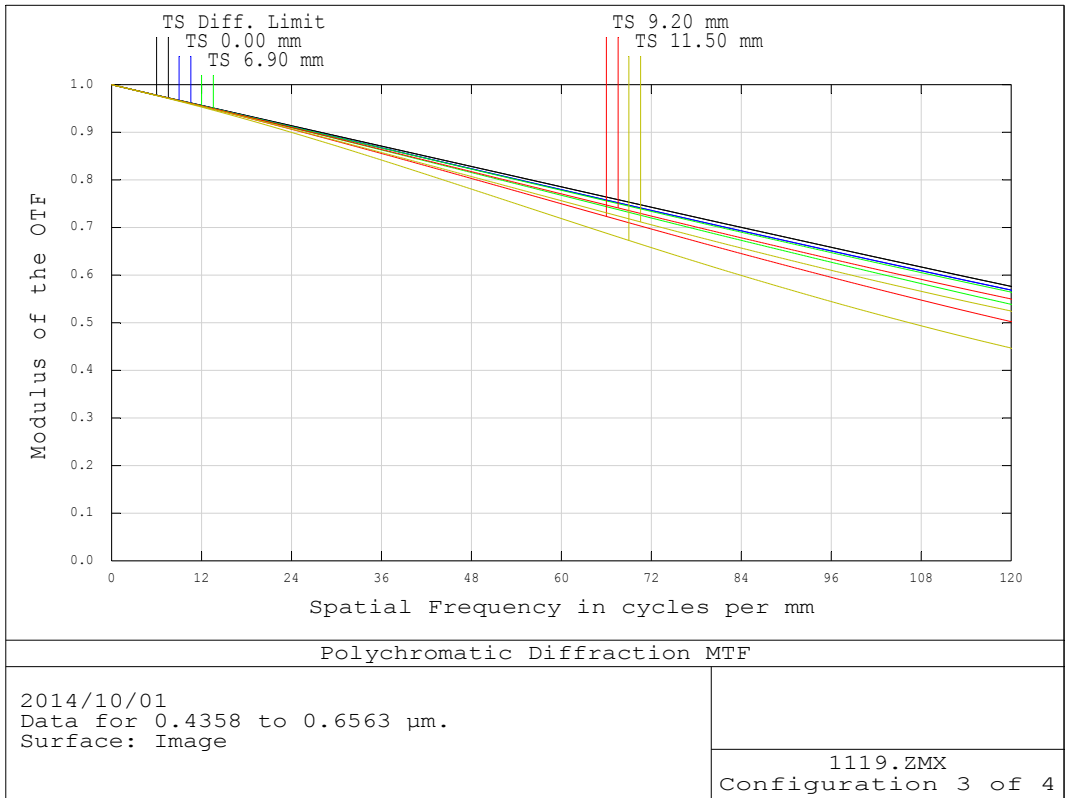

LM1119TC

MTF 1.0x

Distortion 1.0x

MTF 0.8x

Distortion 0.8x

MTF 0.6x

Distortion 0.6 x

MTF 0.5x

Distortion 0.5 x