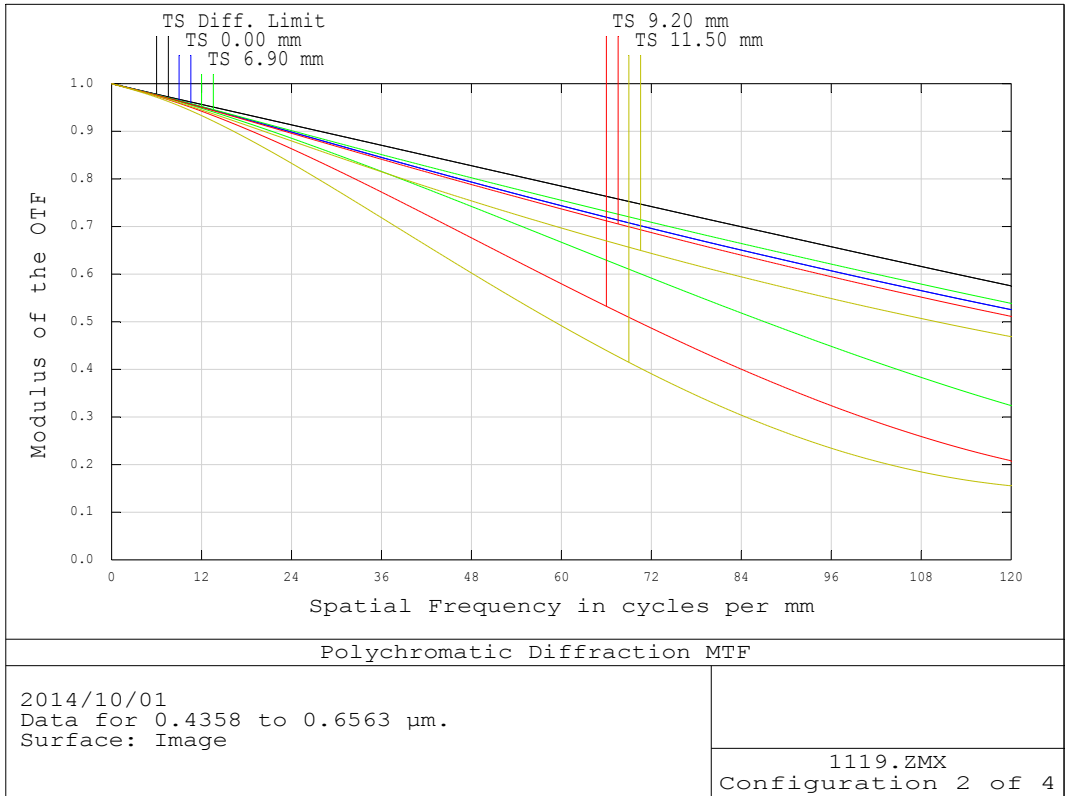

LM1119TC

MTF 1.0x

Distortion 1.0x

MTF 0.8x

Distortion 0.8x

MTF 0.6x

Distortion 0.6 x

MTF 0.5x

Distortion 0.5 x