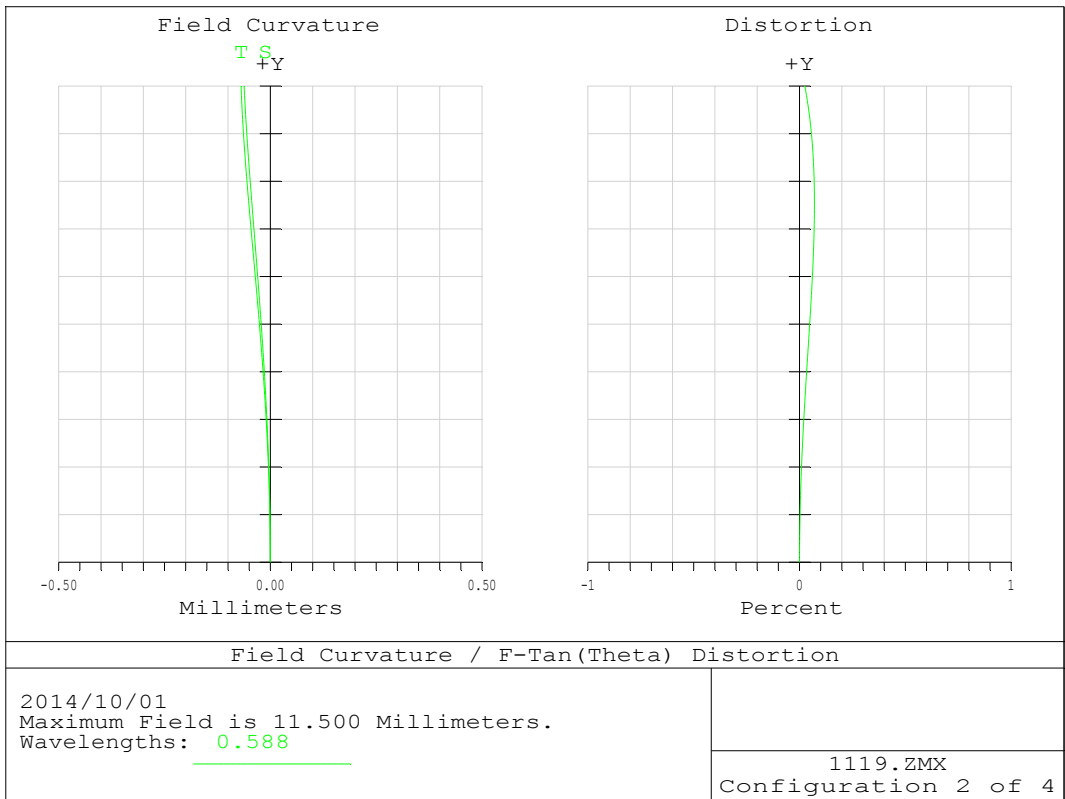

LM1119TC

MTF 1.0x

Distortion 1.0x

MTF 0.8x

Distortion 0.8x

MTF 0.6x

Distortion 0.6 x

MTF 0.5x

Distortion 0.5 x