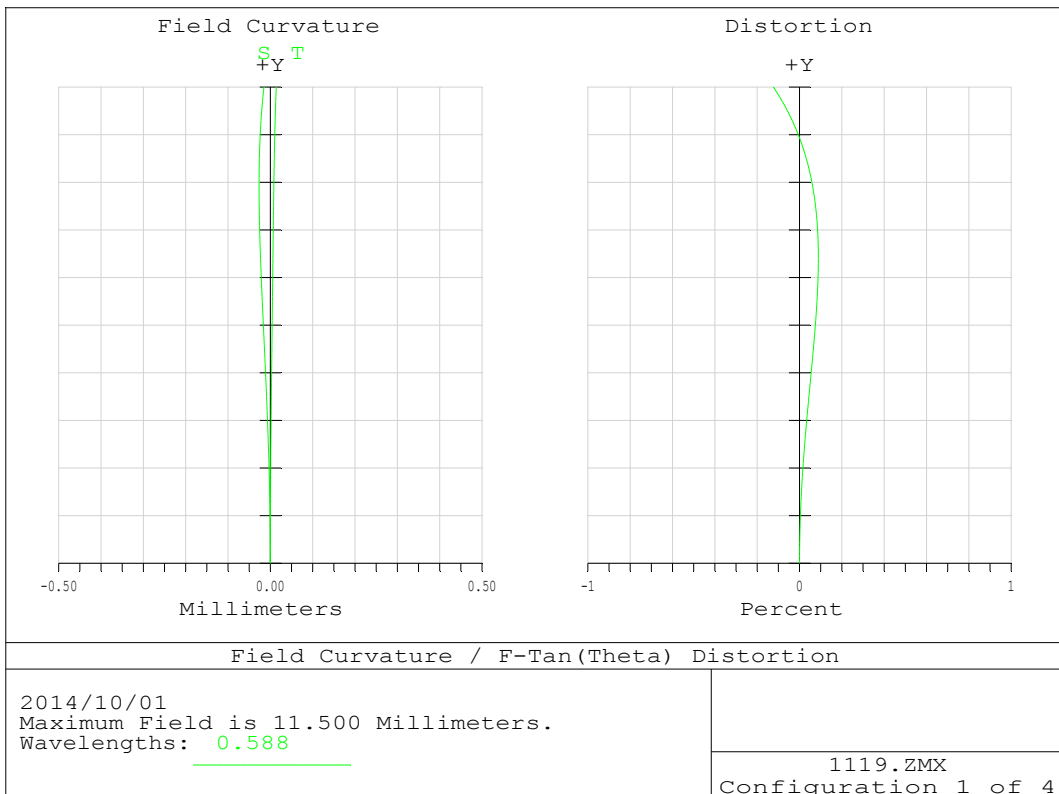

LM1119TC

MTF 1.0x

Distortion 1.0x

MTF 0.8x

Distortion 0.8x

MTF 0.6x

Distortion 0.6 x

MTF 0.5x

Distortion 0.5 x