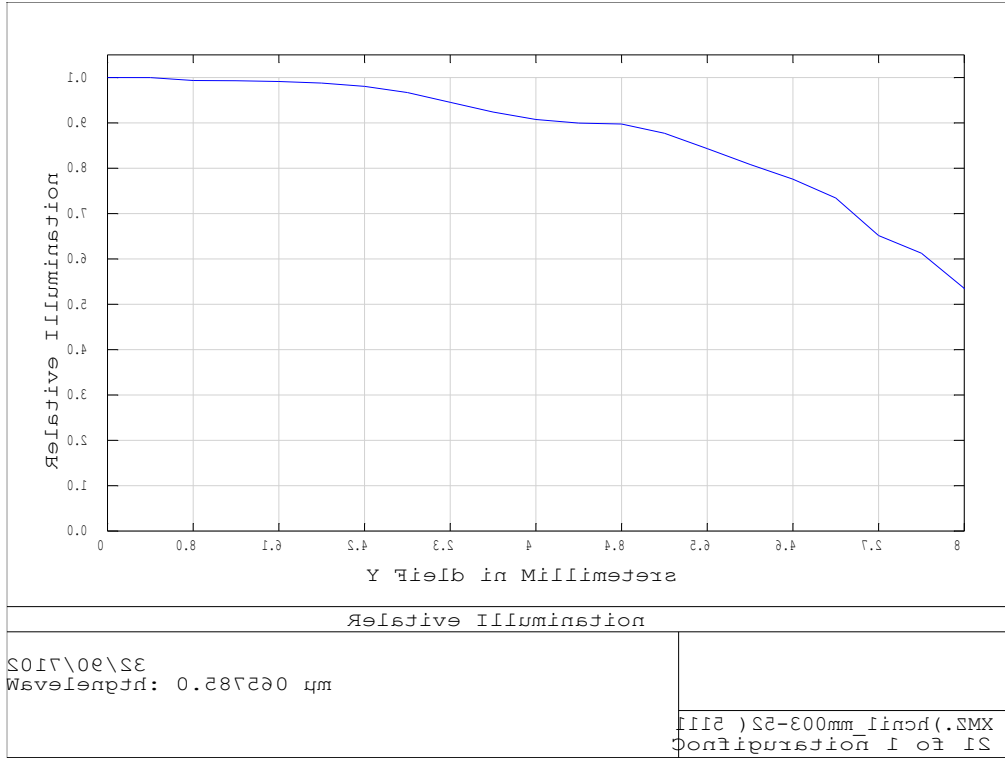

LMZ16160

Relative Illumination

Wide

Tele