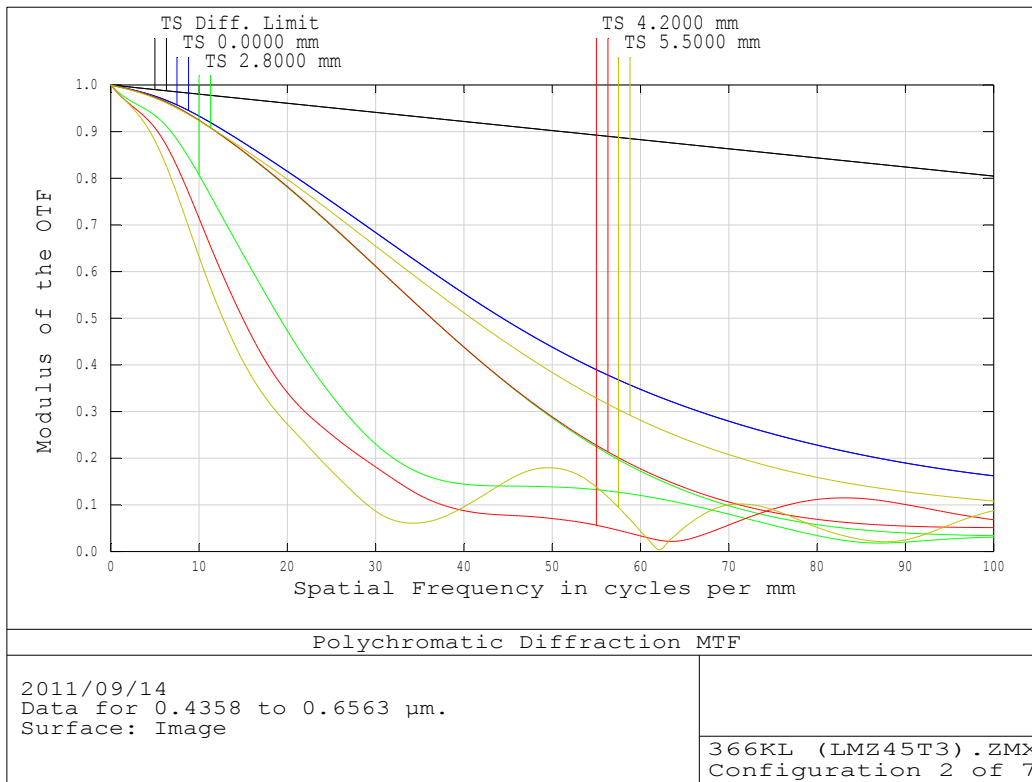

# LMZ45T3

Working distance: 500mm

Wavelength: white light

Wide side

Working distance: 500mm

Wavelength: white light

Tele side