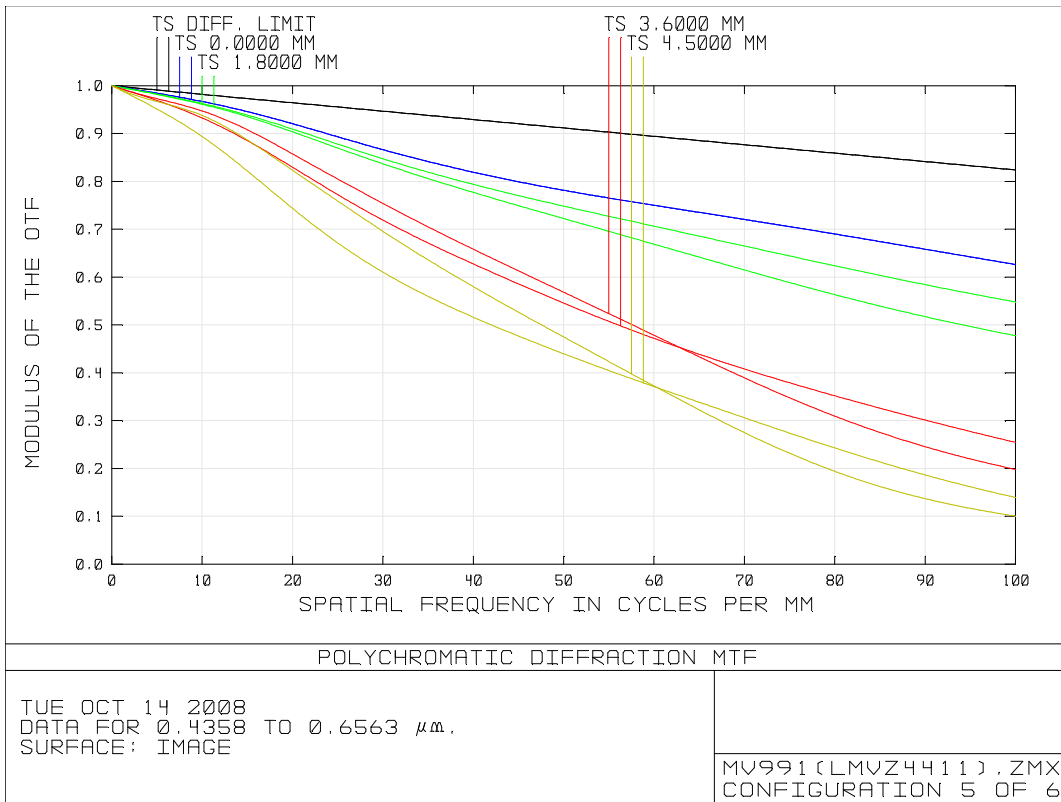

LMVZ4411 MTF Data

Wide - 4.4mm (Object Distance: Infinity)

Wide - 4.4mm (Object Distance: 900mm)

Tele – 11mm (Object Distance: Infinity)

Tele – 11mm (Object Distance: 900mm)