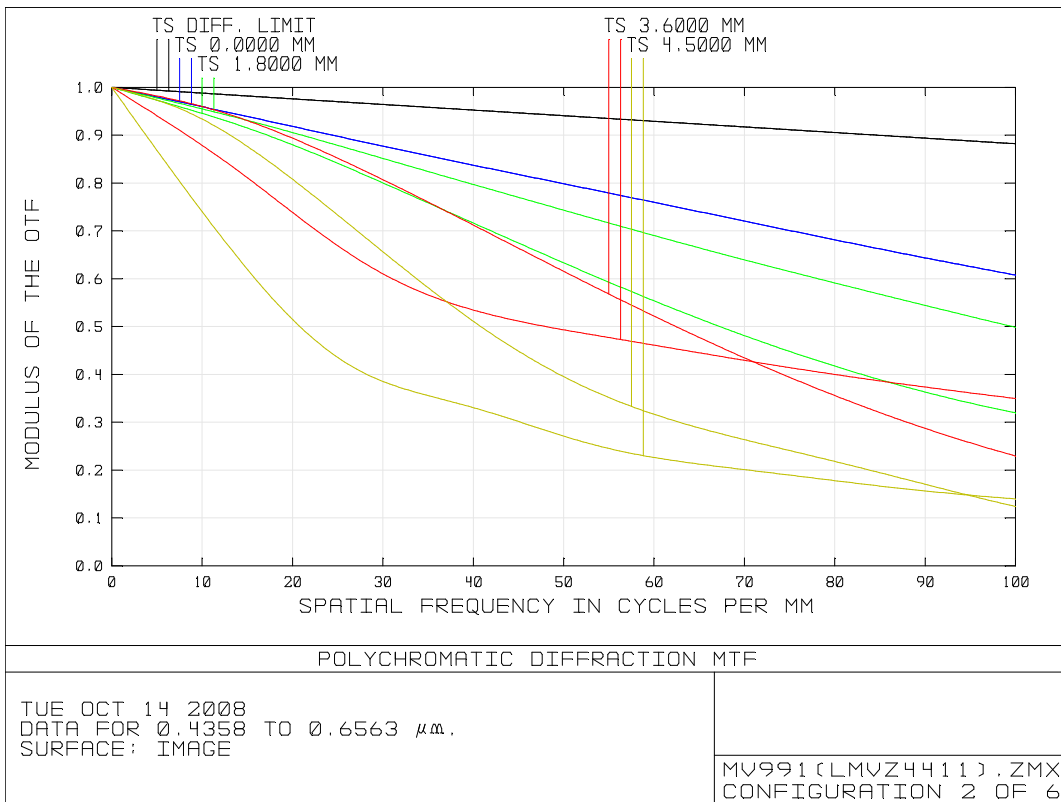

LMVZ4411 MTF Data

Wide - 4.4mm (Object Distance: Infinity)

Wide - 4.4mm (Object Distance: 900mm)

Tele – 11mm (Object Distance: Infinity)

Tele – 11mm (Object Distance: 900mm)