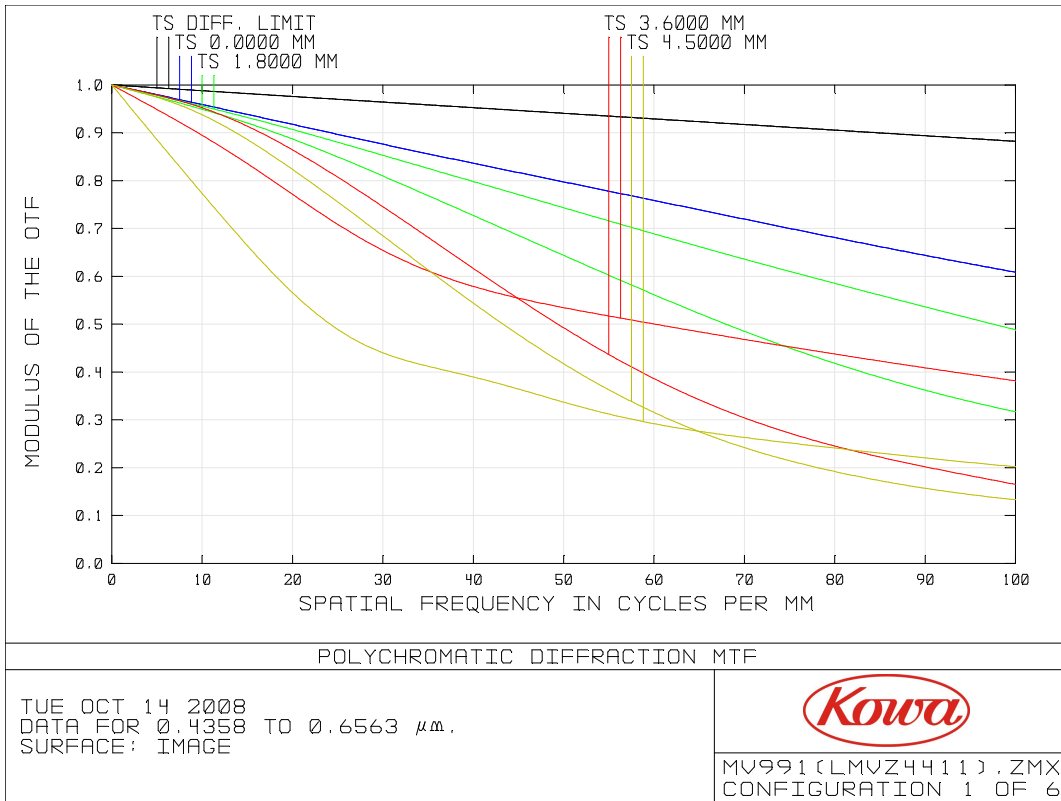

LMVZ4411 MTF Data

Wide - 4.4mm (Object Distance: Infinity)

Wide - 4.4mm (Object Distance: 900mm)

Tele – 11mm (Object Distance: Infinity)

Tele – 11mm (Object Distance: 900mm)