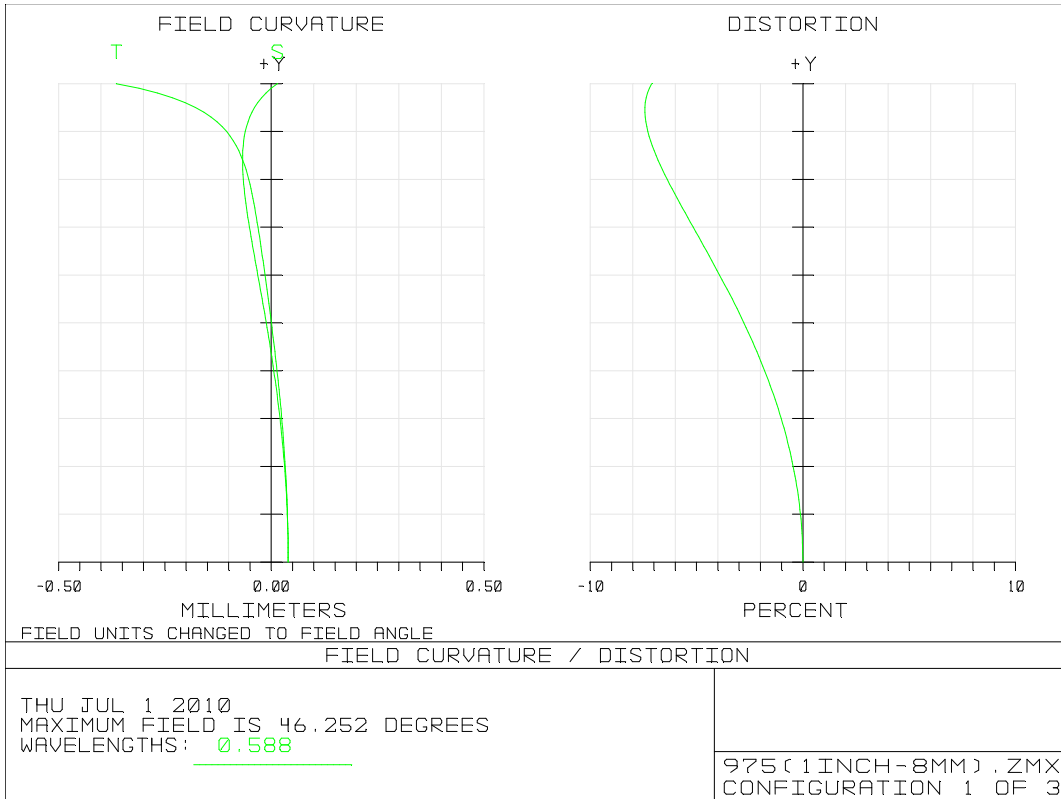

LM8HC

Distortion (Object ∞)

Distortion (Object 1.0m)

Distortion (Object 0.3m)