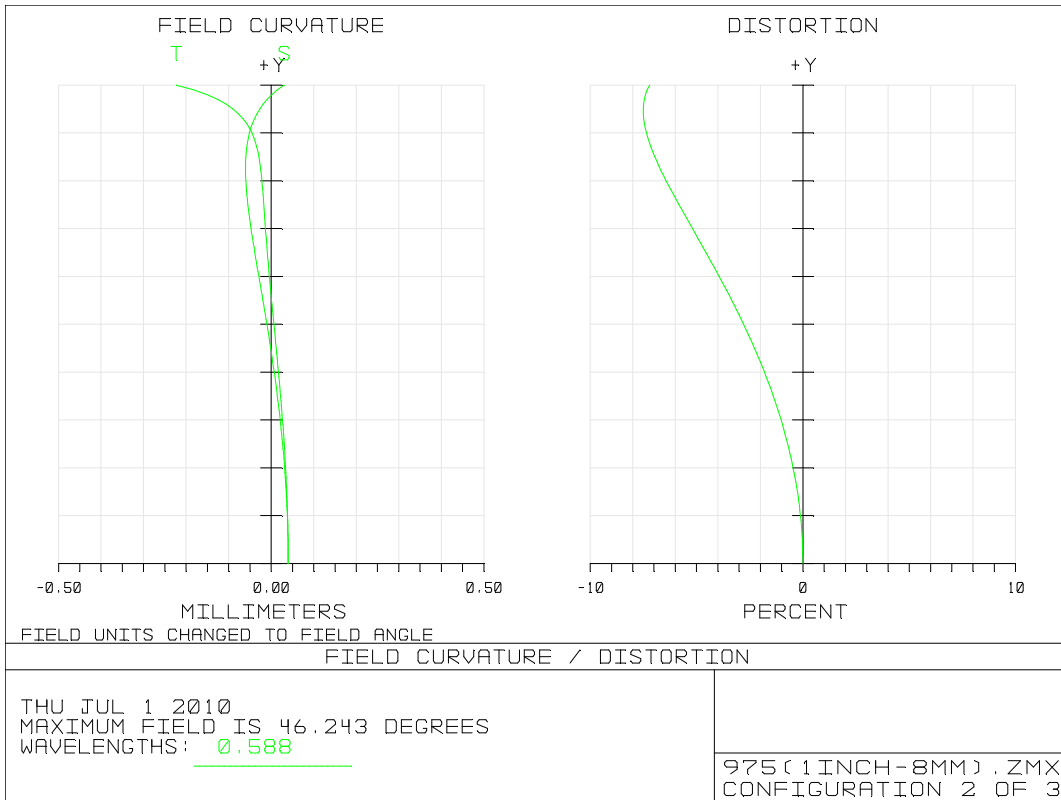

LM8HC

Distortion (Object ∞)

Distortion (Object 1.0m)

Distortion (Object 0.3m)