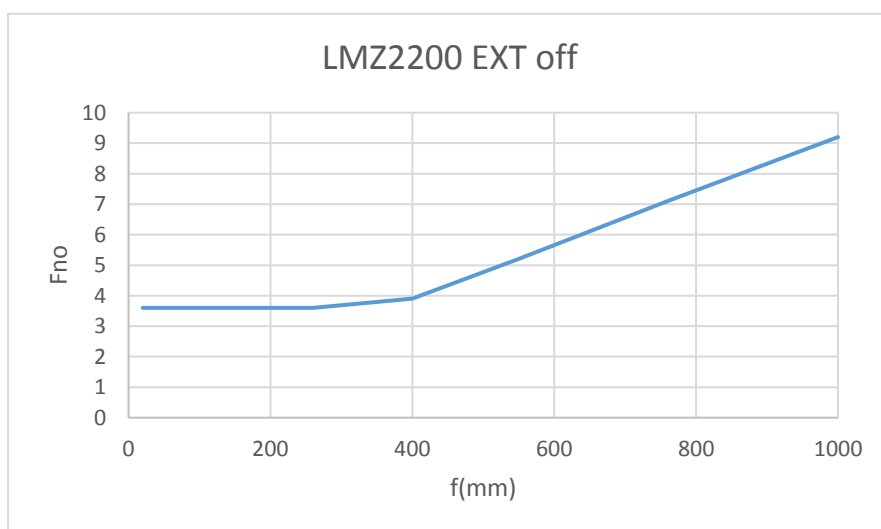

## LMZ2200 F-stop

EXT on

| f(mm) | Fno  |
|-------|------|
| 44    | 7.7  |
| 88    | 7.7  |
| 300   | 7.7  |
| 550   | 7.7  |
| 900   | 8.3  |
| 1200  | 11.1 |
| 1600  | 15.3 |
| 2200  | 19.8 |

EXT off

| f(mm) | Fno |
|-------|-----|
| 20    | 3.6 |
| 40    | 3.6 |
| 140   | 3.6 |
| 260   | 3.6 |
| 400   | 3.9 |
| 550   | 5.2 |
| 760   | 7.1 |
| 1000  | 9.2 |