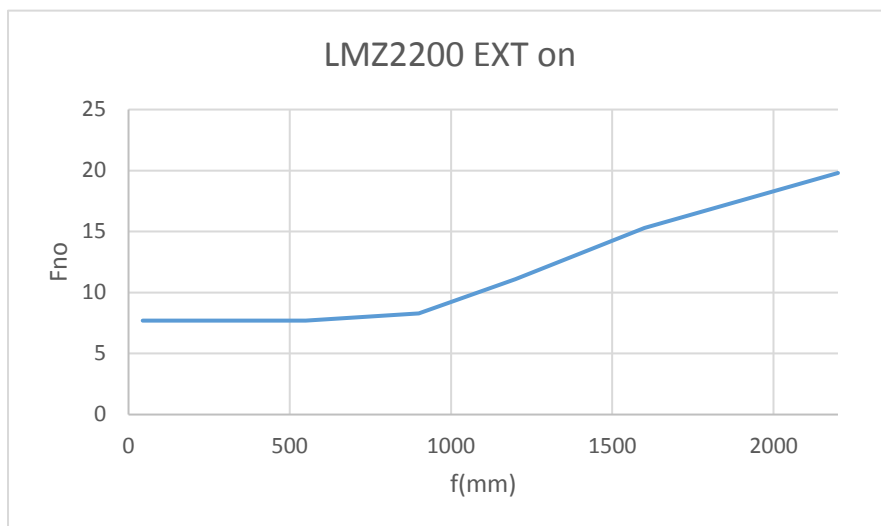

## LMZ2200 F-stop

EXT on

| f(mm) | Fno  |
|-------|------|
| 44    | 7.7  |
| 88    | 7.7  |
| 300   | 7.7  |
| 550   | 7.7  |
| 900   | 8.3  |
| 1200  | 11.1 |
| 1600  | 15.3 |
| 2200  | 19.8 |

EXT off

| f(mm) | Fno |
|-------|-----|
| 20    | 3.6 |
| 40    | 3.6 |
| 140   | 3.6 |
| 260   | 3.6 |
| 400   | 3.9 |
| 550   | 5.2 |
| 760   | 7.1 |
| 1000  | 9.2 |