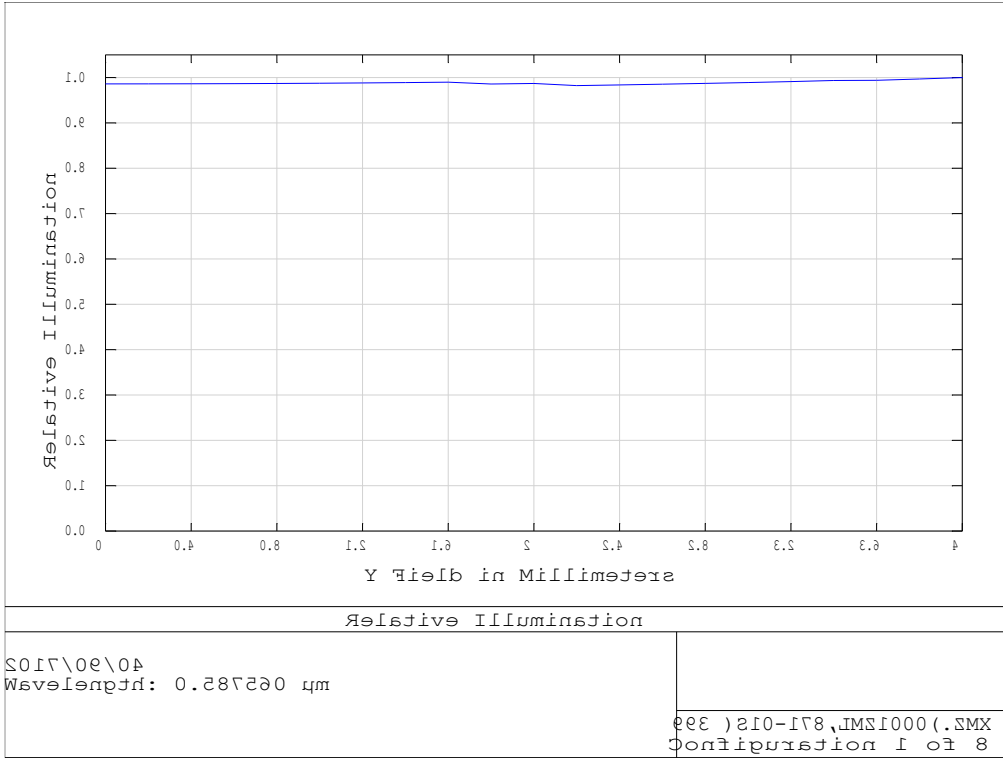

LMZ1000

Relative Illumination

Wide

Tele