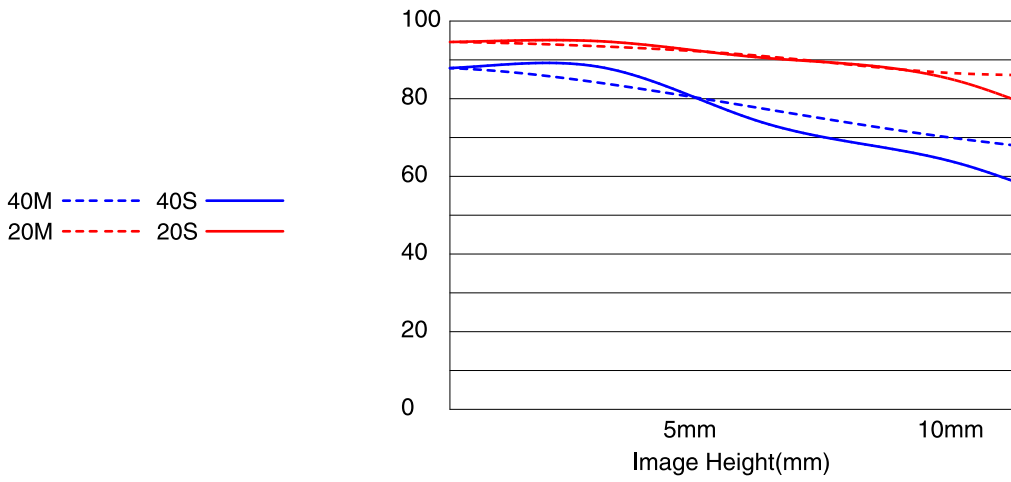

KOWA PROMINAR 8.5mm F2.8

MTF(F2.8)

Distortion (%)

KOWA PROMINAR 12mm F1.8

MTF(F1.8)

Distortion (%)

KOWA PROMINAR 25mm F1.8

MTF(F1.8)

Distortion (%)