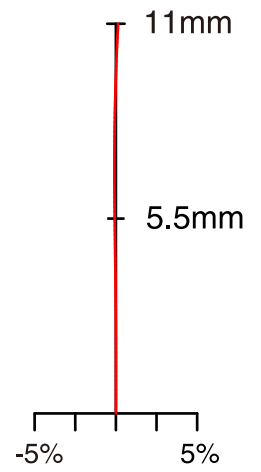

KOWA PROMINAR 8.5mm F2.8

MTF(F2.8)

Distortion (%)

KOWA PROMINAR 12mm F1.8

MTF(F1.8)

Distortion (%)

KOWA PROMINAR 25mm F1.8

MTF(F1.8)

Distortion (%)