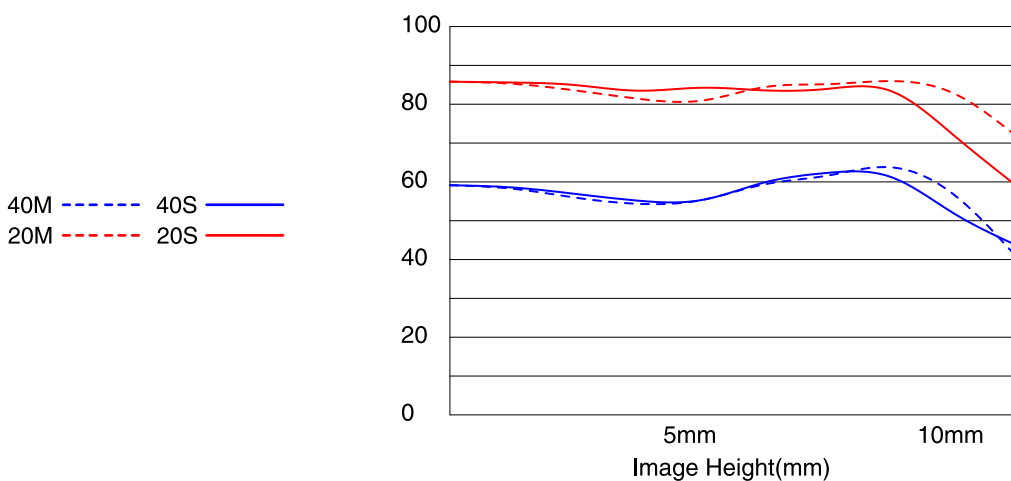

KOWA PROMINAR 8.5mm F2.8

MTF(F2.8)

Distortion (%)

KOWA PROMINAR 12mm F1.8

MTF(F1.8)

Distortion (%)

KOWA PROMINAR 25mm F1.8

MTF(F1.8)

Distortion (%)