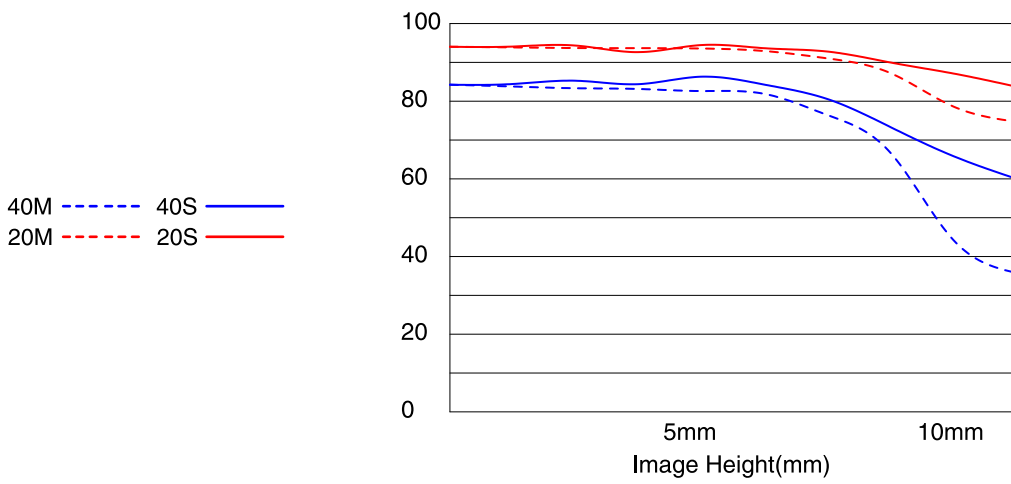

KOWA PROMINAR 8.5mm F2.8

MTF(F2.8)

Distortion (%)

KOWA PROMINAR 12mm F1.8

MTF(F1.8)

Distortion (%)

KOWA PROMINAR 25mm F1.8

MTF(F1.8)

Distortion (%)