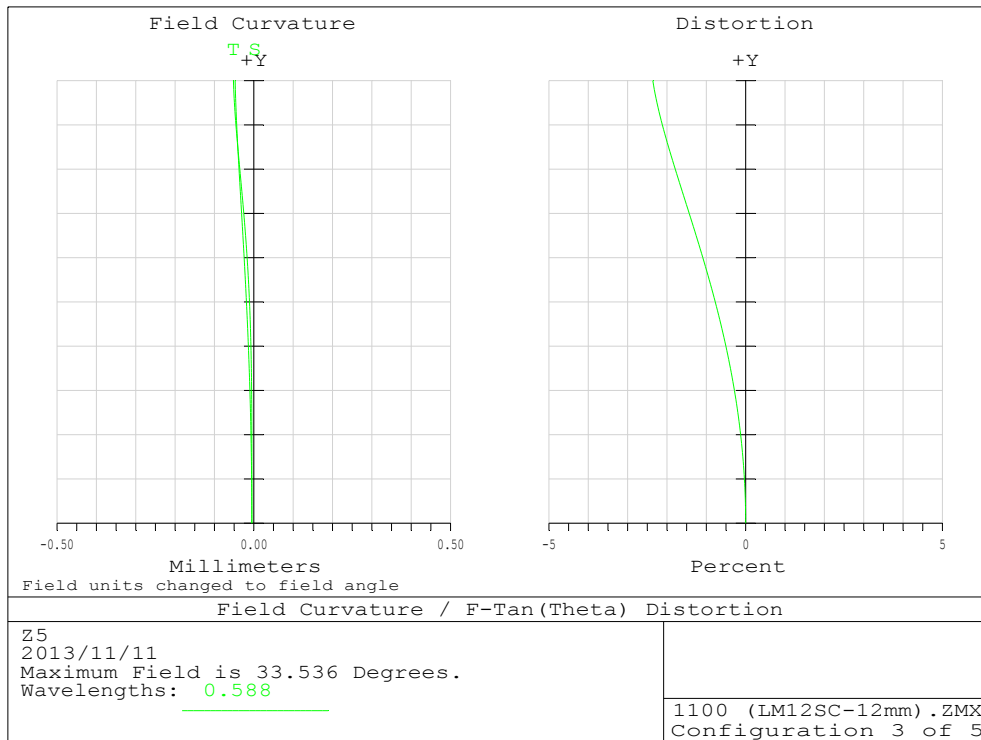

LM12SC Distortion

Object : Infinity

Object : 300mm

Object : 100mm