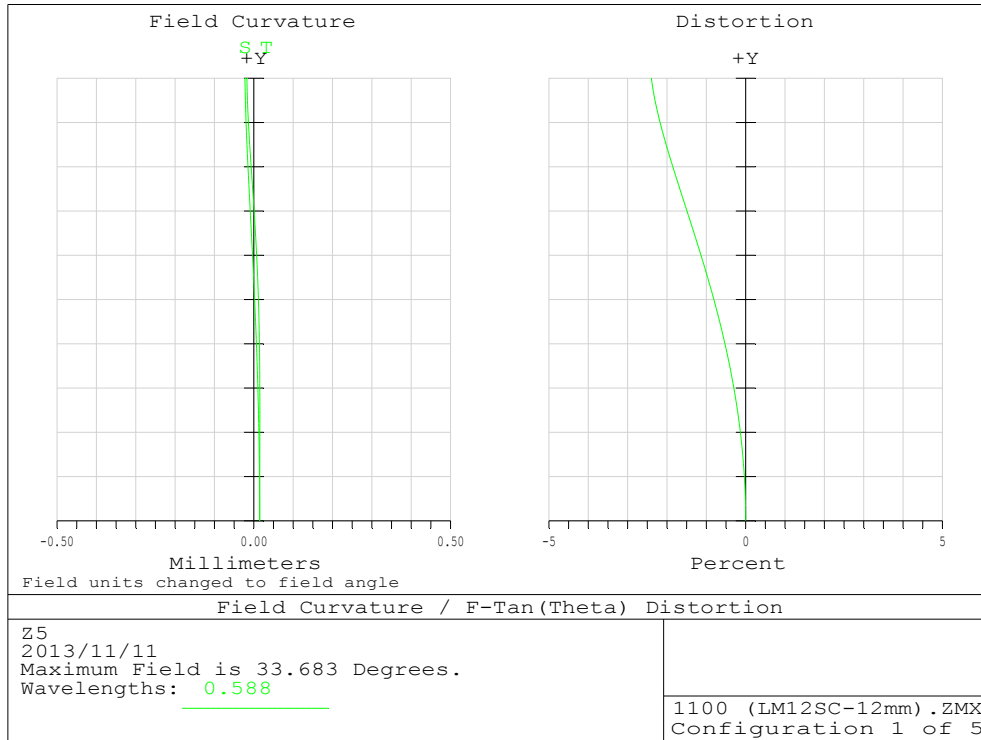

LM12SC Distortion

Object : Infinity

Object : 300mm

Object : 100mm