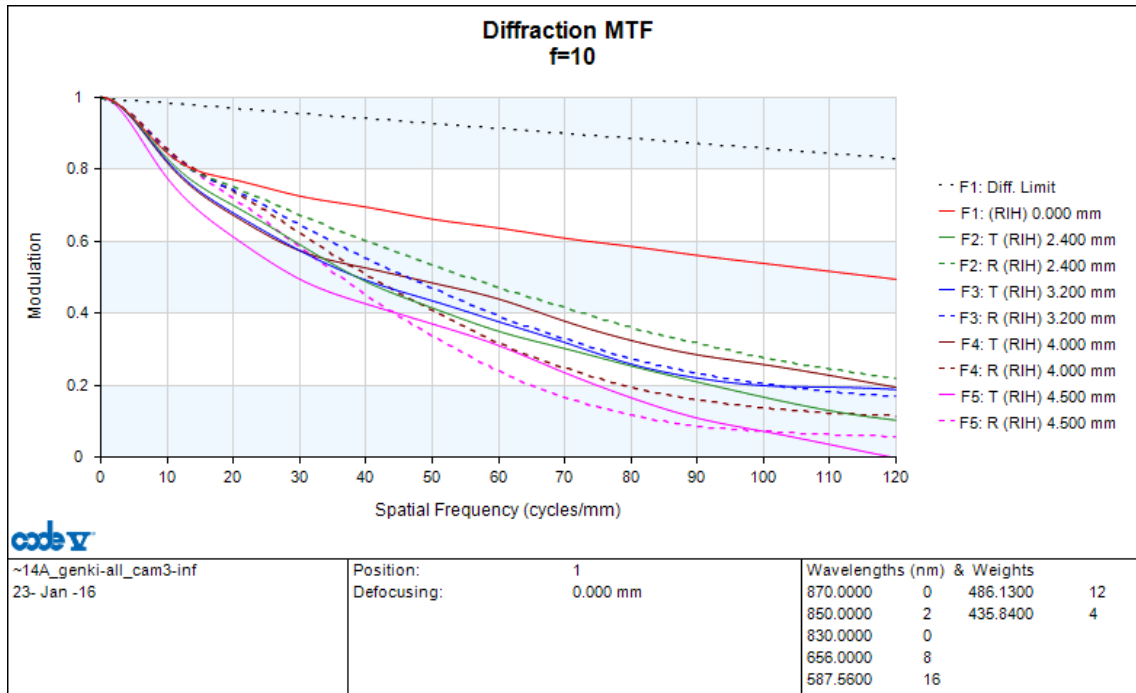

LMZ10360

f=10mm , Object:Infinity

f=20mm

f=100mm

f=360mm