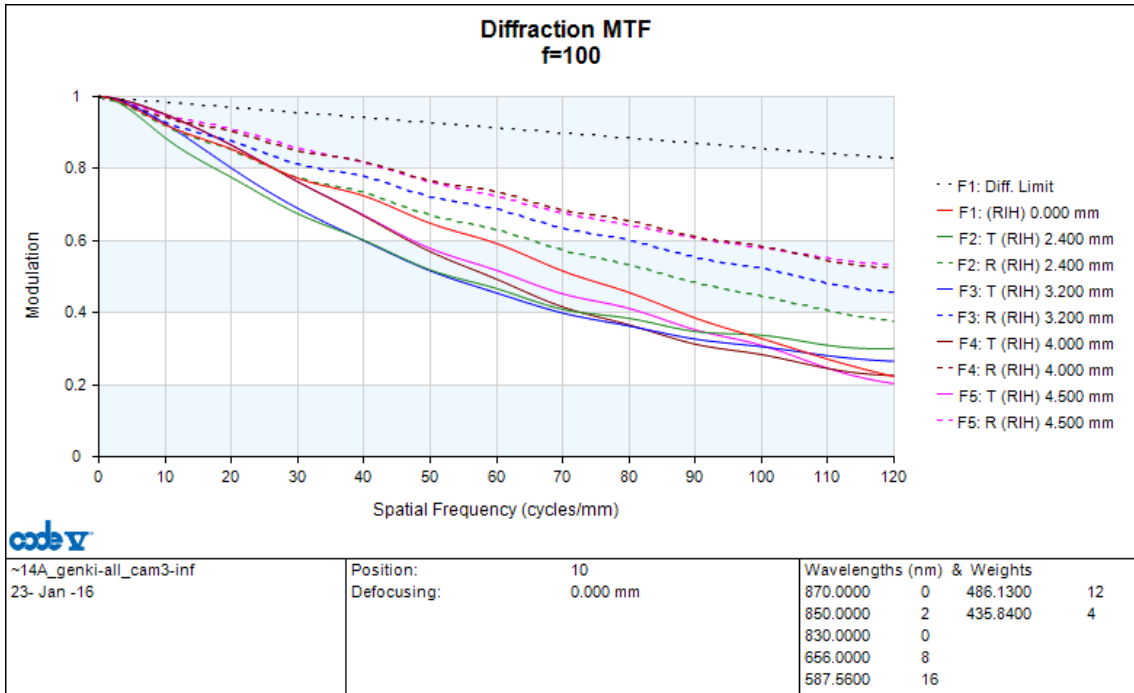

LMZ10360

f=10mm , Object:Infinity

f=20mm

f=100mm

f=360mm