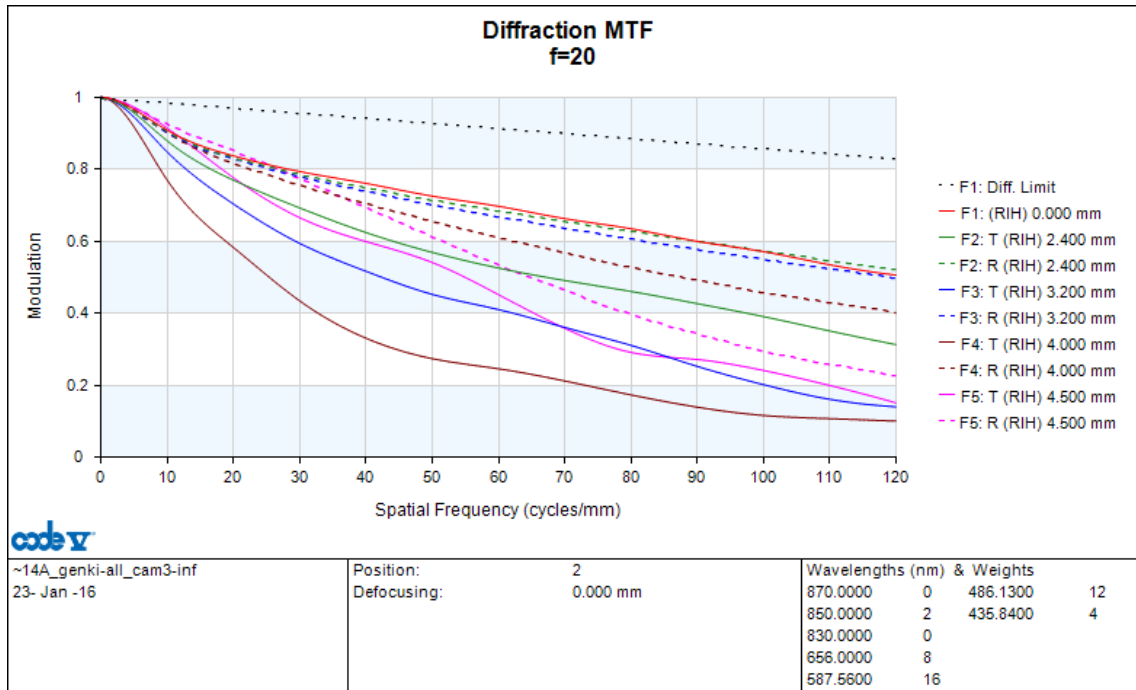

LMZ10360

f=10mm , Object:Infinity

f=20mm

f=100mm

f=360mm