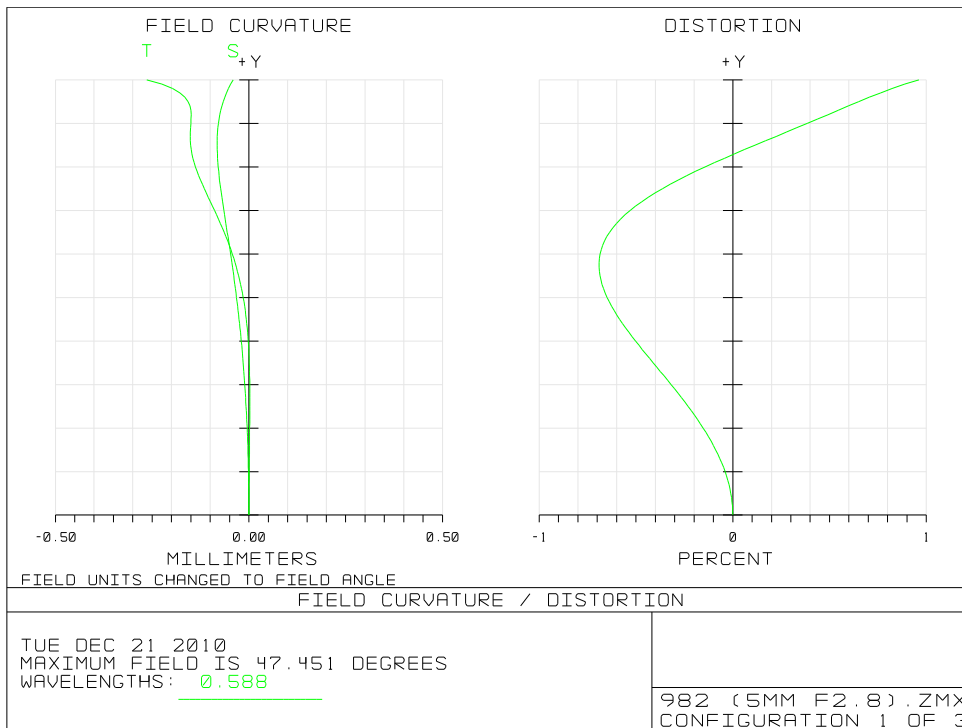

# LM5JCM-V

Working distance: Infinity

Working distance: 0,3m