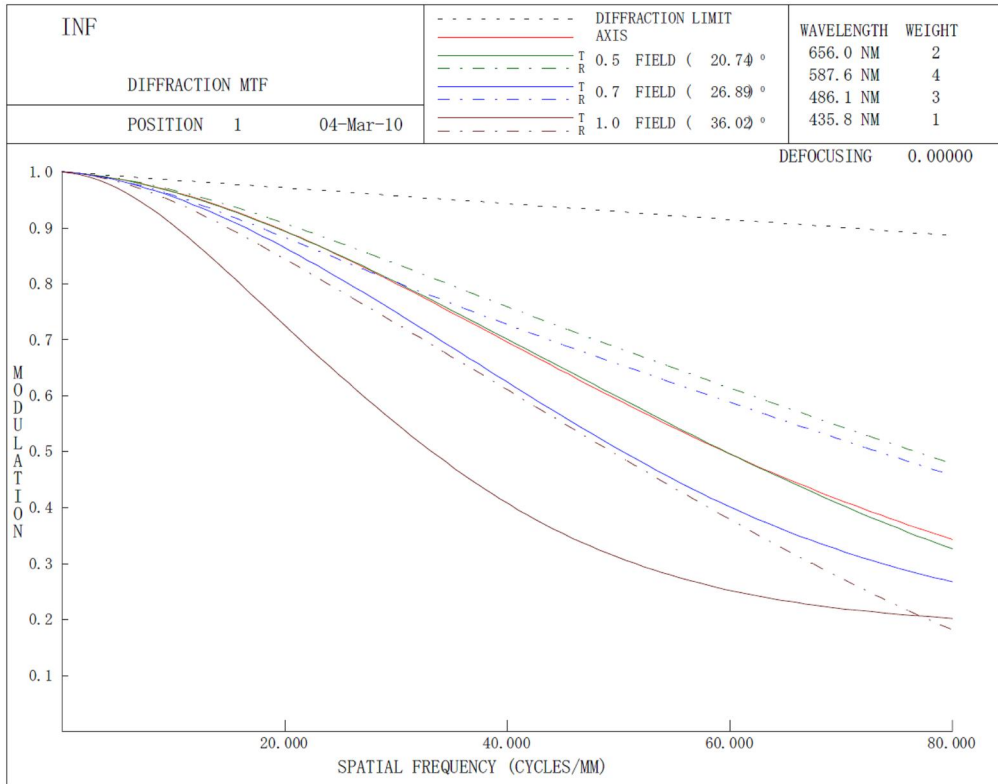

LM16XC

F-stop: 2.0

Working Distance: Infinity

Working distance: 300mm