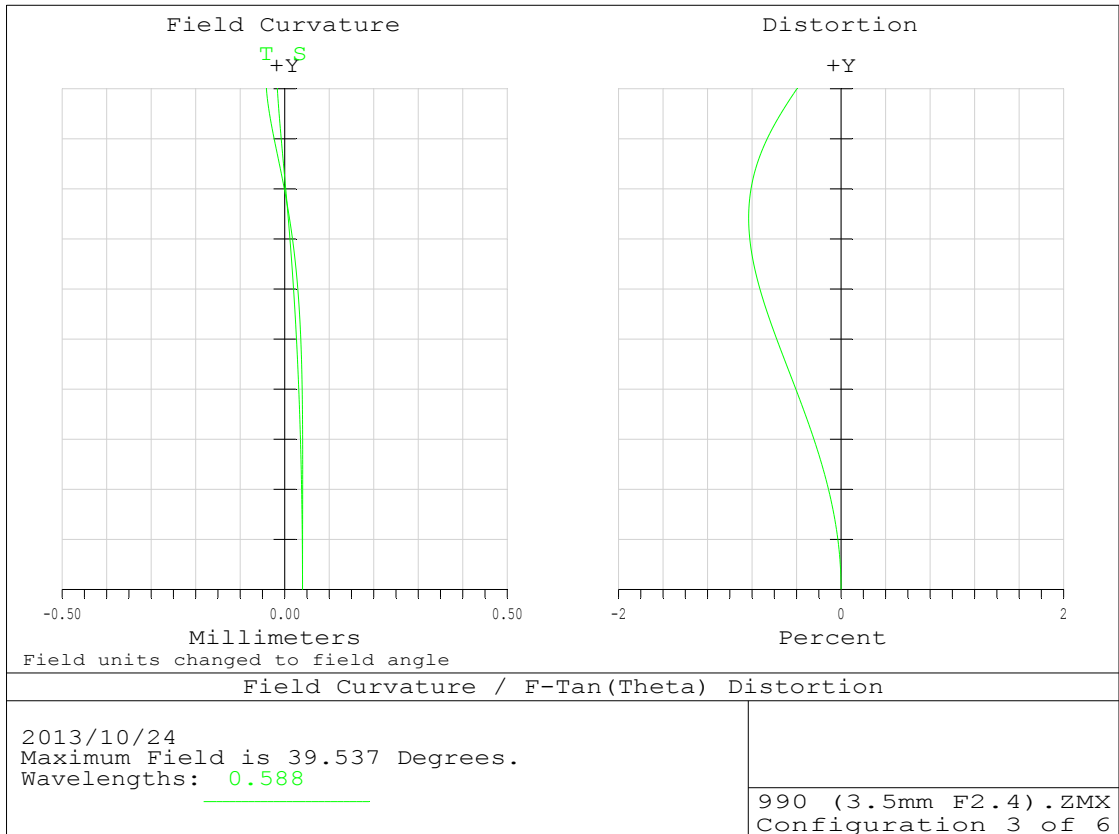

LM3NCM Distortion Data

Object Distance : Infinity

Object Distance: 250mm

Object Distance: 100mm