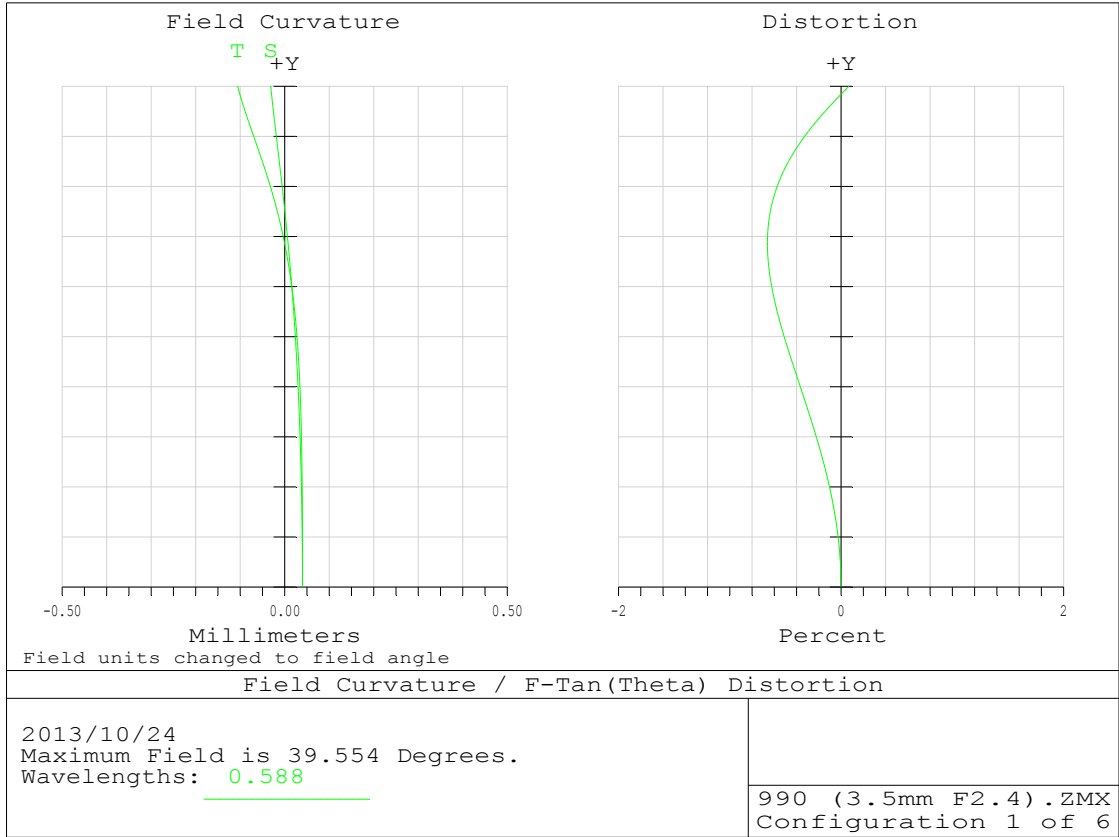

LM3NCM Distortion Data

Object Distance : Infinity

Object Distance: 250mm

Object Distance: 100mm