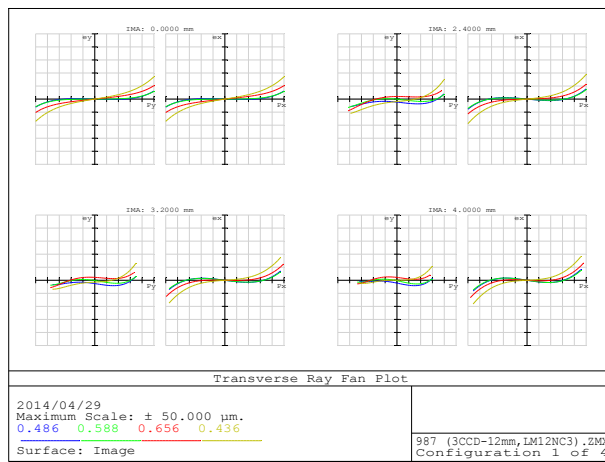

# LM12NC3

Object : Infinity

Object : 500mm