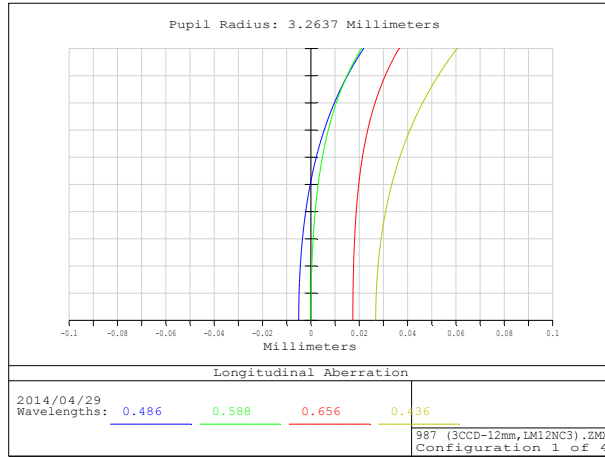

# LM12NC3

Object : Infinity

Object : 500mm