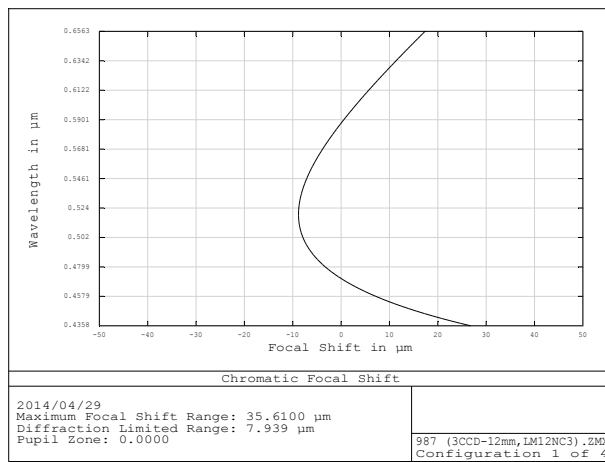

# LM12NC3

Object : Infinity

Object : 500mm