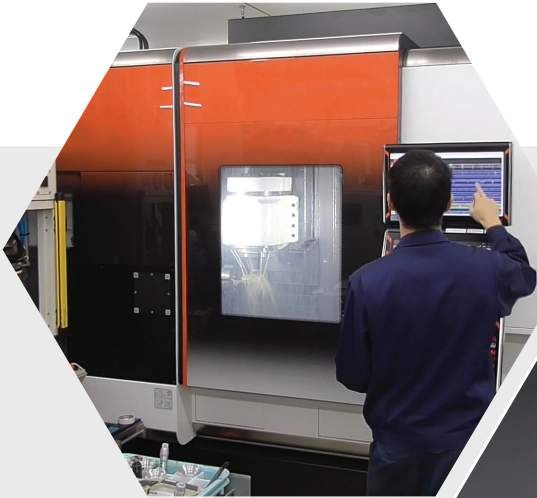

Machine Vision in Focus

ROTARY WIPER

MONITOR
ASSESS
DETECT

Patent Pending

ROBUST WATER, RESIDUE & OIL RESISTANT VISION SYSTEM

Machine Vision in Focus

ROTARY WIPER

- **Easy Installation:** The Kowa rotary wiper camera unit is an all-in-one, self-contained vision system with housing, lens, camera, cabling, and software.
- **Enhanced Efficiency:** Maintains a clear view of manufacturing processes, reducing the need for frequent machine stops and minimizing delays.
- **Built-In Protection:** Designed to withstand harsh environmental conditions in machine tool manufacturing.
- **Consistent Clarity:** Rotary wiper technology prevents vision systems from becoming obstructed by residue and materials.

APPLICATION EXAMPLE: CNC MACHINES

- > See blind spots usually undetectable from outside of the CNC machine environment.
- > Quickly detect possible manufacturing issues before they happen such as steel chip accumulation.
- > Monitor and assess manufacturing without the need to stop the CNC machine.

HIGH SPEED ROTATION

Air-powered rotary wiper clears residue and materials for a consistently clear view.

AIR INJECTION

High-pressure air not only rotates the wiper but also assists in removing moisture and oil.