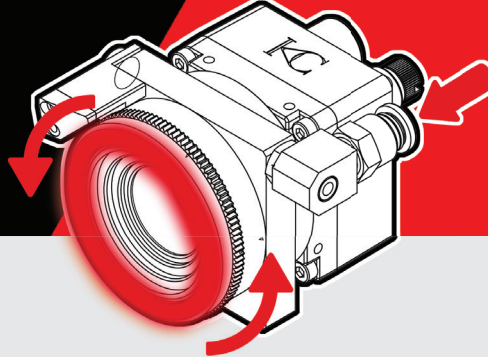

Monitored **WITHOUT** Rotary Wiper

Monitored **WITH** Rotary Wiper

TRIPLE PROTECTION

PROTECTIVE LENS COATING

Sapphire glass with Kowa's special water repellent coating resists scratches and repels moisture, oil, and residue.

HIGH SPEED ROTATION

Air-powered rotary wiper clears residue and materials for a consistently clear view.

AIR INJECTION

High-pressure air not only rotates the wiper but also assists in removing moisture and oil.