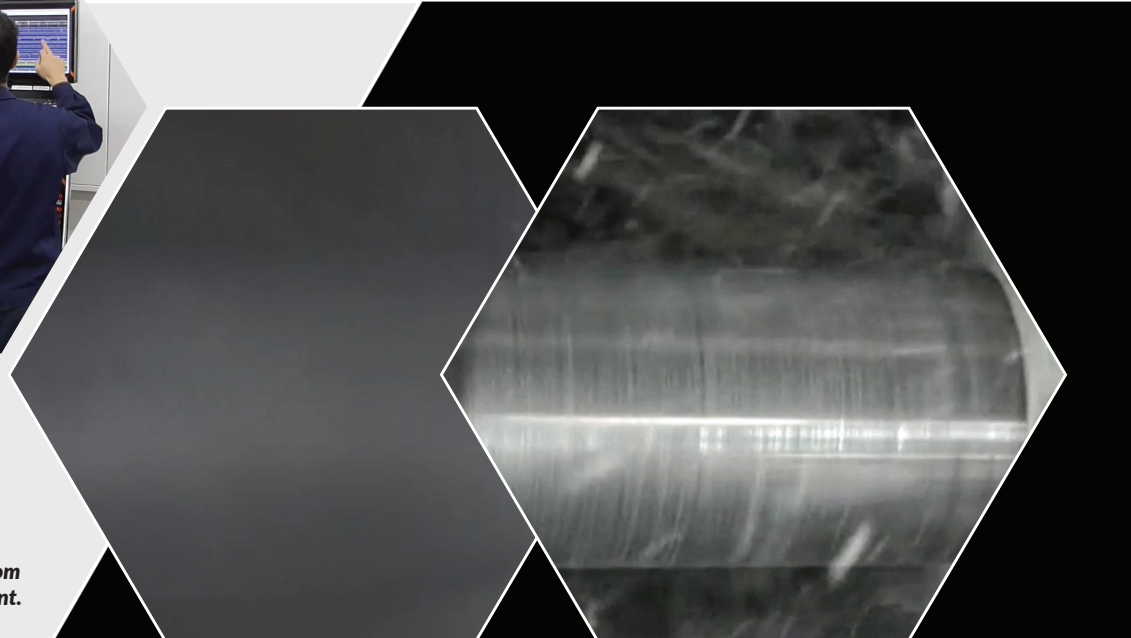

Machine Vision in Focus

ROTARY WIPER

MONITOR
ASSESS
DETECT

Patent Pending

ROBUST WATER, RESIDUE & OIL RESISTANT VISION SYSTEM

Machine Vision in Focus

ROTARY WIPER

- **Easy Installation:** The Kowa rotary wiper camera unit is an all-in-one, self-contained vision system with housing, lens, camera, cabling, and software.
- **Enhanced Efficiency:** Maintains a clear view of manufacturing processes, reducing the need for frequent machine stops and minimizing delays.
- **Built-In Protection:** Designed to withstand harsh environmental conditions in machine tool manufacturing.
- **Consistent Clarity:** Rotary wiper technology prevents vision systems from becoming obstructed by residue and materials.

APPLICATION EXAMPLE: CNC MACHINES

- > See blind spots usually undetectable from outside of the CNC machine environment.
- > Quickly detect possible manufacturing issues before they happen such as steel chip accumulation.
- > Monitor and assess manufacturing without the need to stop the CNC machine.

Monitored **WITHOUT** Rotary Wiper

Monitored **WITH** Rotary Wiper

TRIPLE PROTECTION

PROTECTIVE LENS COATING

Sapphire glass with Kowa's special water repellent coating resists scratches and repels moisture, oil, and residue.

HIGH SPEED ROTATION

Air-powered rotary wiper clears residue and materials for a consistently clear view.

AIR INJECTION

High-pressure air not only rotates the wiper but also assists in removing moisture and oil.