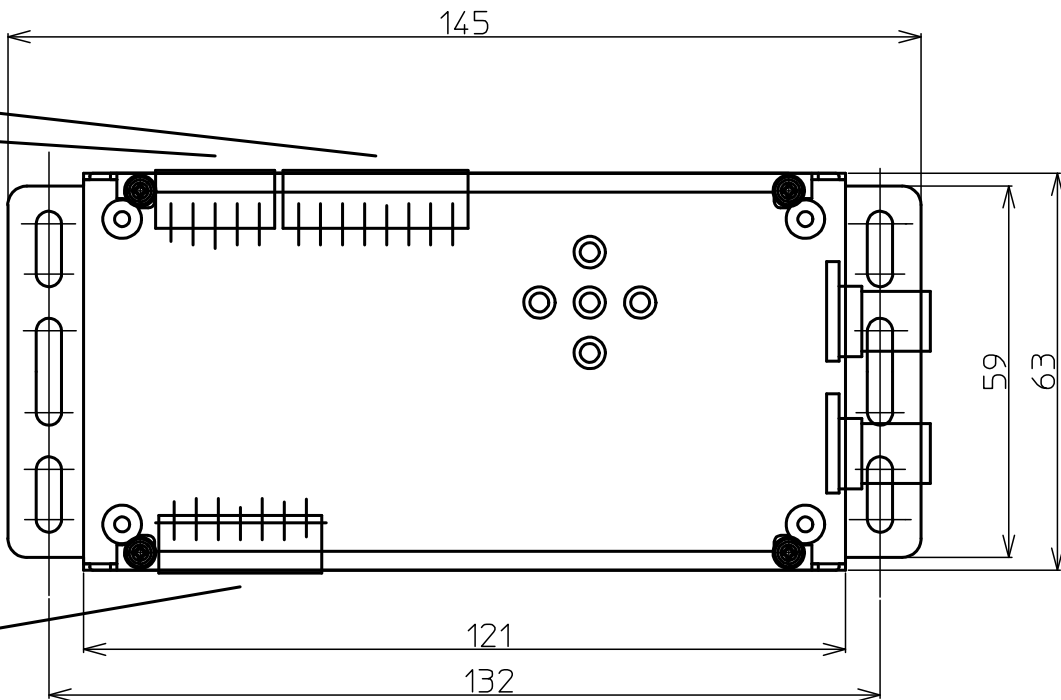

IRIS +
IRIS -
IRIS POT POWER
IRIS POT
IRIS POT GND

FOCUS +
FOCUS -
ZOOM +
ZOOM -
FOCUS/ZOOM POT POWER
FOCUS POT
ZOOM POT
FOCUS/ZOOM POT GND

Power
Power GND
TXD/TXD+ / TXRXD+
NC / TXD- / TXRXD-
RXD/RXD+ / NC
NC / RXD- / NC
RS GND

} RS232/422/485

232 / 422or485
422 / 485
OPEN / TERM(422or485)
Reserve