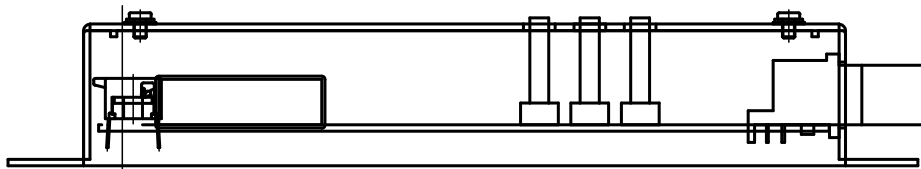

IRIS +
IRIS -
IRIS POT POWER
IRIS POT
IRIS POT GND

FOCUS +
FOCUS -
ZOOM +
ZOOM -
FOCUS/ZOOM POT POWER
FOCUS POT
ZOOM POT
FOCUS/ZOOM POT GND

Power
Power GND
TXD/TXD+ / TXRXD+
NC / TXD- / TXRXD-
RXD/RXD+ / NC
NC / RXD- / NC
RS GND

} RS232/422/485

232 / 422or485
422 / 485
OPEN / TERM(422or485)
Reserve