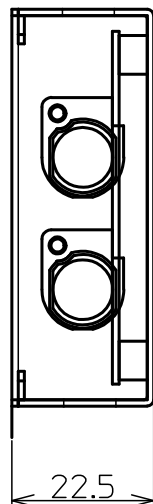

IRIS +
IRIS -
IRIS POT POWER
IRIS POT
IRIS POT GND

FOCUS +
FOCUS -
ZOOM +
ZOOM -
FOCUS/ZOOM POT POWER
FOCUS POT
ZOOM POT
FOCUS/ZOOM POT GND

Power
Power GND
TXD/TXD+ / TXRXD+
NC / TXD- / TXRXD-
RXD/RXD+ / NC
NC / RXD- / NC
RS GND

} RS232/422/485

232 / 422or485
422 / 485
OPEN / TERM(422or485)
Reserve